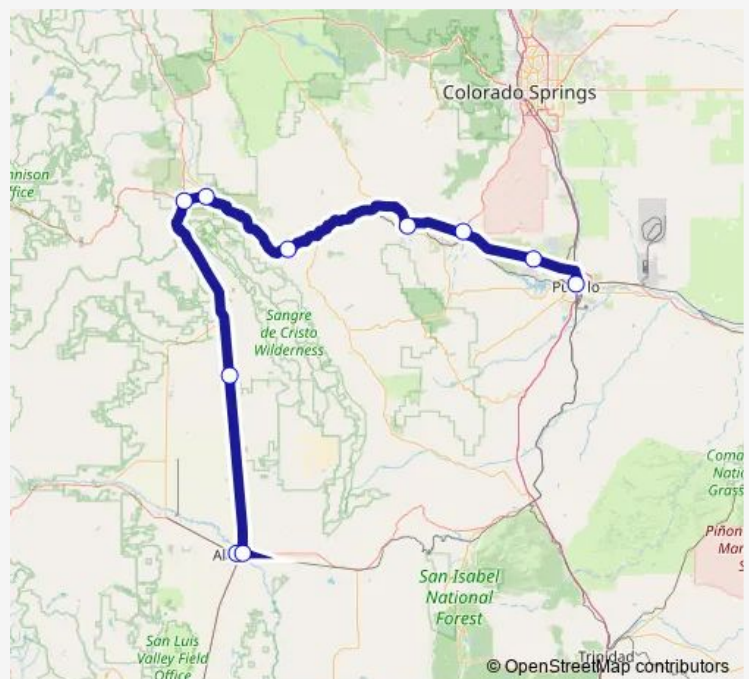

Pueblo Transit Center

Route schedule

Alamosa - Student Union 1st & Edgemont — Pueblo Transit Center

Monday 05:45

Tuesday 05:45

Wednesday 05:45

Thursday 05:45

Friday 05:45

Saturday 05:45

Sunday 05:45

Route info

Direction: Alamosa - Student Union 1st & Edgemont

Stops: 10

Trip Duration: 4 hour 25 min

Direction

Pueblo Transit Center — Alamosa - Student Union 1st & Edgemont

10 stops

[Open route schedule](#)

Pueblo Transit Center

Pueblo West - US 50 & South Mcculloch Blvd

Penrose - Truck Stop at 916 CO 115

Canon City - 420 Royal Gorge Blvd Wb

Cotopaxi Store on US 50 Wb

Salida Chaffee Shuttle at 52 Jones Ave Wb

Tuesday 14:50

Wednesday 14:50

Thursday 14:50

Friday 14:50

Saturday 14:50

Sunday 14:50

Route info

Direction: Pueblo Transit Center