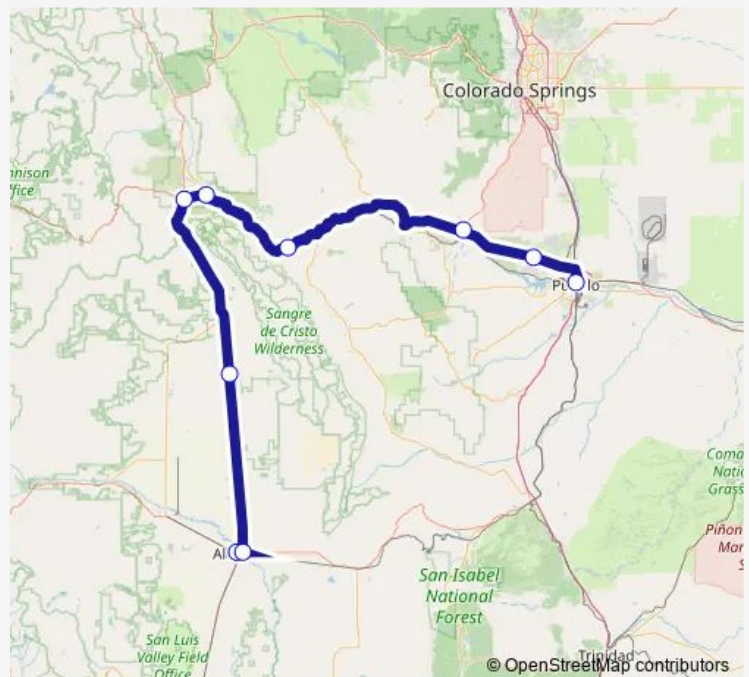

Alamosa - Student Union — Pueblo Transit Center

Monday 05:45

Tuesday 05:45

Wednesday 05:45

Thursday 05:45

Friday 05:45

Saturday 05:45

Sunday 05:45

Route info

Direction: Alamosa - Student Union

Stops: 9

Trip Duration: 4 hour 25 min

CDOT Outrider — Alamosa - Pueblo

Direction

Pueblo Transit Center — Alamosa - Student Union

9 stops

[Open route schedule](#)

Pueblo Transit Center

Pueblo West - US 50 & South Mcculloch Blvd W

Penrose

Cotopaxi

Salida

Poncha Springs

Moffat

Alamosa - Loaf N Jug

Alamosa - Student Union

Route schedule

Pueblo Transit Center — Alamosa - Student Union

Monday 14:50

Tuesday 14:50

Wednesday 14:50

Thursday 14:50