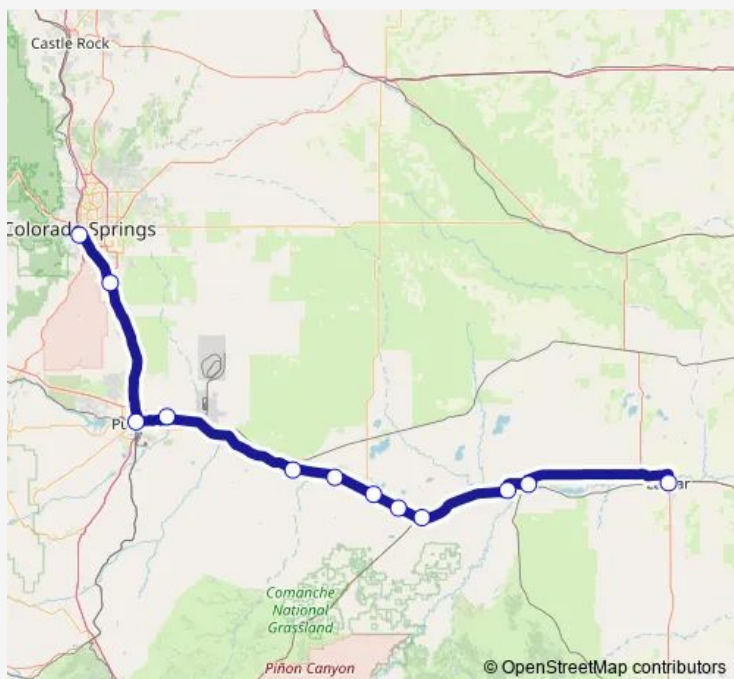

Pueblo Transit Center

Pueblo Memorial Airport

Fowler - Main St & Grant Ave Eb

Manzanola - East 3rd St & South Park St Eb

Rocky Ford - 700 Swink Ave & N 7th St Eb

Swink - Columbia Ave & 2nd St Eb

La Junta - East 2nd St & Raton Ave Eb

Las Animas - 5th St & Carson Ave Eb

Fort Lyon - County Rd HH & County Rd 15

Lamar Welcome Center

Route schedule

Tejon & I-25 Park & Ride — Lamar Welcome Center

Monday	14:15
Tuesday	14:15
Wednesday	14:15
Thursday	14:15
Friday	14:15
Saturday	—
Sunday	—

Route info

Direction: Tejon & I-25 Park & Ride

Stops: 12

Trip Duration: 4 hour 33 min

Cdot Outrider — Lamar - Colorado Springs

**Direction**

Lamar Welcome Center — Tejon &amp; I-25 Park &amp; Ride

12 stops

[Open route schedule](#)

Lamar Welcome Center

County Rd HH &amp; County Rd 15

Las Animas - 5th St &amp; Carson Ave Wb

La Junta - East 2nd St &amp; Raton Ave Wb

Swink - Columbia Ave &amp; 2nd St Wb

Rocky Ford - 700 Swink Ave &amp; North 7th St Wb