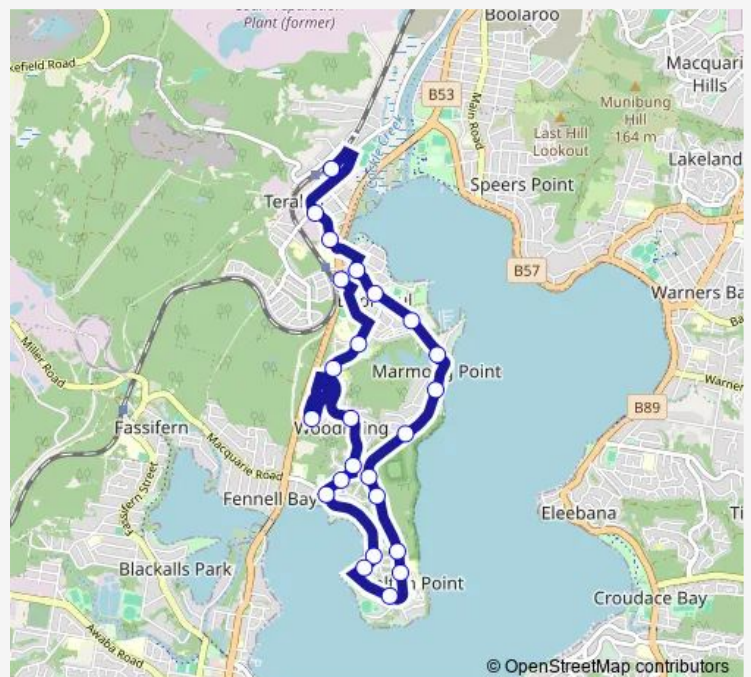

Marmong Point Community Hall, George St

Marmong St Before Nanda St

77 Marmong St

Marmong St Opp Five Island School

Marmong St At Rens St

Route schedule

Ranclaud St At Rens St — Teralba Public School, William St

Monday 08:25

Tuesday 08:25

Wednesday 08:25

Thursday 08:25

Friday 08:25

Saturday —

Sunday —

Route info

Direction: Ranclaud St At Rens St

Stops: 24

Trip Duration: 0 hour 30 min

6448 — Booragul to Teralba Ps

Anglican Care Booragul, York St

York St Opp Margaret St

Teralba Public School, William St

6448 School Bus time schedules and route maps are available in an offline PDF at busmaps.com. Use the busmaps.com website to see live bus times, train schedule or subway schedule, and step-by-step directions for all public transit in Newcastle