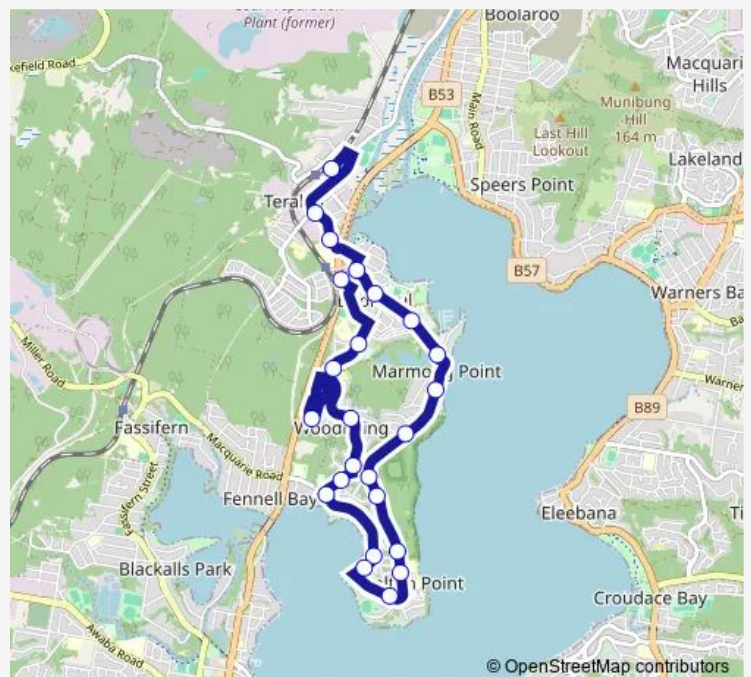

Marmong Point Community Hall, George St

Marmong St Before Nanda St

77 Marmong St

Marmong St Opp Five Island School

Marmong St At Rens St

Route schedule

Ranclaud St At Rens St — Teralba Public School, William St

Monday 08:25

Tuesday 08:25

Wednesday 08:25

Thursday 08:25

Friday 08:25

Saturday —

Sunday —

Route info

Direction: Ranclaud St At Rens St

Stops: 24

Trip Duration: 0 hour 30 min

6448 — Booragul to Teralba Ps

Anglican Care Booragul, York St

York St Opp Margaret St

Teralba Public School, William St

6448 School Bus time schedules and route maps are available in an offline PDF at busmaps.com. Use the busmaps.com website to see live bus times, train schedule or subway schedule, and step-by-step directions for all public transit in Newcastle