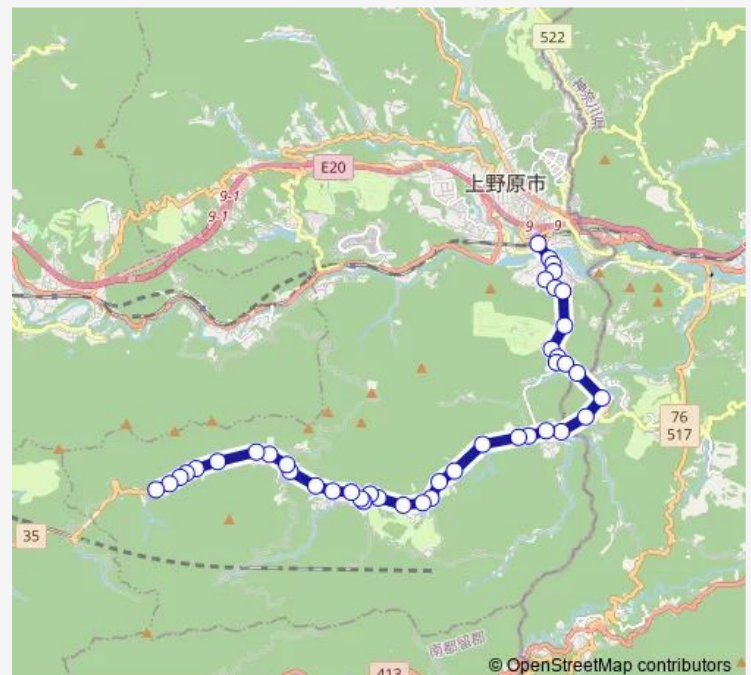

Thursday —

Friday —

Saturday 08:43

Sunday 08:43

Route info

Direction: 上野原駅

Stops: 42

Trip Duration: 0 hour 49 min