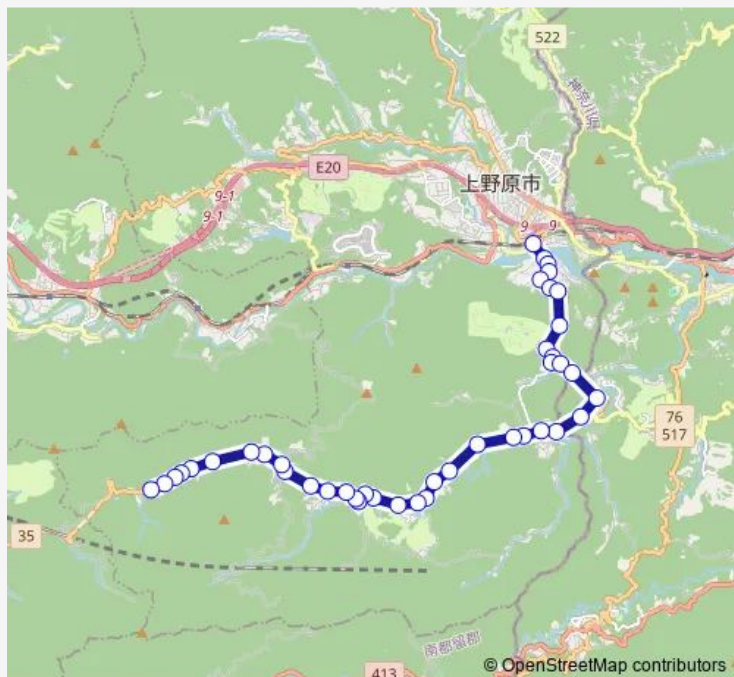

Thursday —

Friday —

Saturday 08:43

Sunday 08:43

Route info

Direction: 上野原駅

Stops: 42

Trip Duration: 0 hour 49 min