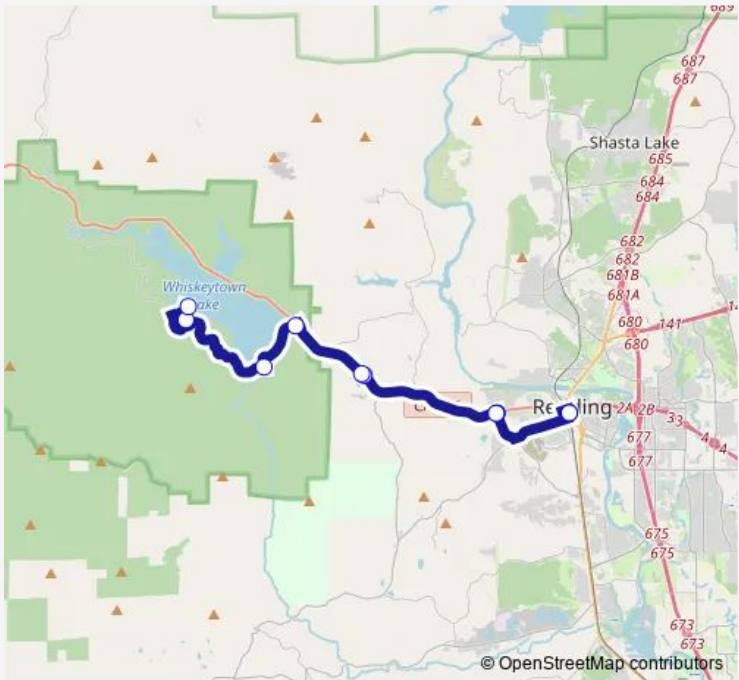

## Bus BB Beach Bus

[Go to website](#)

**Direction**  
 Downtown Transit Center — Downtown Transit Center  
 10 stops  
[Open route schedule](#)

- Downtown Transit Center
- Buenaventura Blvd at Eureka Way
- SR 299 at 2nd St
- J.F. Kennedy Memorial Rd at SR 299
- S. Shore Dr at Brandy Creek Beach
- S. Shore Dr at Brandy Creek Marina
- S. Shore Dr at Paige Bar Rd
- SR 299 at Buell Alley
- Buenaventura Blvd at Eureka Way
- Downtown Transit Center

Route schedule  
 Downtown Transit Center — Downtown Transit Center

Monday	—
Tuesday	—
Wednesday	—
Thursday	00:00-17:20
Friday	00:00-17:20
Saturday	00:00-17:20
Sunday	—

Route info  
 Direction: Downtown Transit Center  
 Stops: 10  
 Trip Duration: 0 hour 57 min

BB Bus time schedules and route maps are available in an offline PDF at [busmaps.com](https://busmaps.com). Use the [busmaps.com](https://busmaps.com) website to see live bus times, train schedule or subway schedule, and step-by-step directions for all public transit in Redding

The schedule is provided in the local timezone. Times with "(+1)" indicate departures on the next day.

PDF file created on 2025-01-16

2024 BusMaps.com - All Rights Reserved