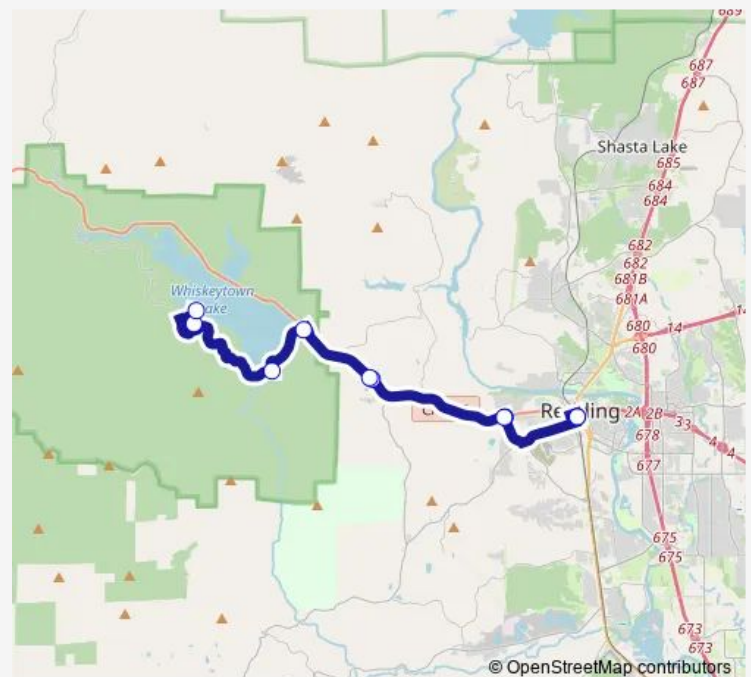

### Direction

Downtown Transit Center — Downtown Transit Center

10 stops

[Open route schedule](#)

Downtown Transit Center

Buenaventura Blvd at Eureka Way

SR 299 at 2nd St

J.F. Kennedy Memorial Rd at SR 299

S. Shore Dr at Brandy Creek Beach

S. Shore Dr at Brandy Creek Marina

S. Shore Dr at Paige Bar Rd

SR 299 at Buell Alley

Buenaventura Blvd at Eureka Way

Downtown Transit Center

### Route schedule

Downtown Transit Center — Downtown Transit Center

Monday —

Tuesday —

Wednesday —

Thursday 00:00-17:20

Friday 00:00-17:20

Saturday 00:00-17:20

### Route info

Direction: Downtown Transit Center

Stops: 10

Trip Duration: 0 hour 57 min

 Bb — Beach Bus

Bb Bus time schedules and route maps are available in an offline PDF at [busmaps.com](https://busmaps.com). Use the [busmaps.com](https://busmaps.com) website to see live bus times, train schedule or subway schedule, and step-by-step directions for all public transit in Redding