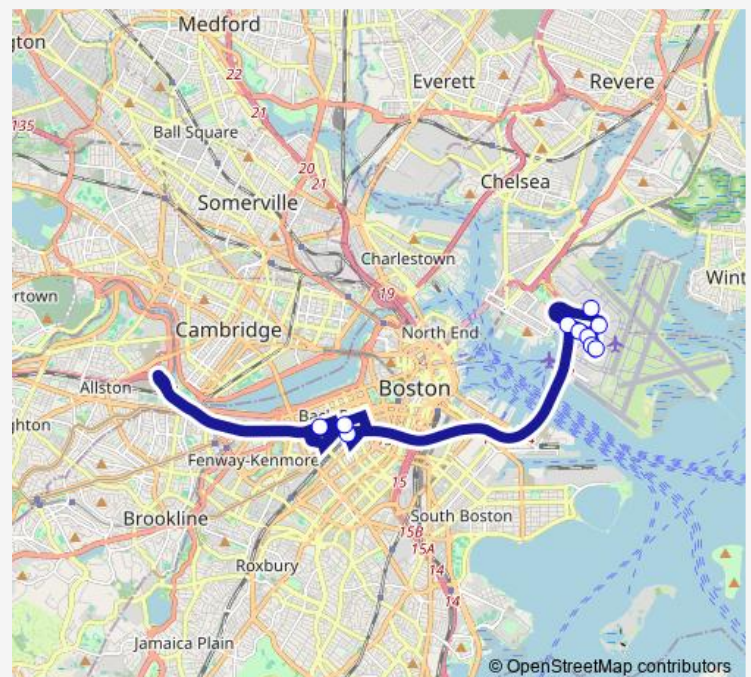

Bus Bb Back Bay

[Go to website](#)

Direction

Dartmouth St opposite Back Bay Station — Terminal E – LEX Drop Off

10 stops

[Open route schedule](#)

Dartmouth St opposite Back Bay Station

800 Boylston Street

Terminal E – LEX Drop Off

Route schedule

Dartmouth St opposite Back Bay Station — Terminal E – LEX Drop Off

Monday 05:00-21:00

Tuesday 05:00-21:00

Wednesday 05:00-21:00

Thursday 05:00-21:00

Friday 05:00-21:00

Saturday 05:00-21:00

Sunday 05:00-21:00

Route info

Direction: Dartmouth St opposite Back Bay Station

Stops: 10

Trip Duration: 0 hour 30 min

■ Bb — Back Bay

Direction

Terminal A - Arrivals, LEX Pick Up — Dartmouth St opposite Back Bay Station

8 stops

[Open route schedule](#)

Terminal A - Arrivals, LEX Pick Up

Now Entering Terminal B

Terminal B - Arrivals Stop 1, LEX Pick Up