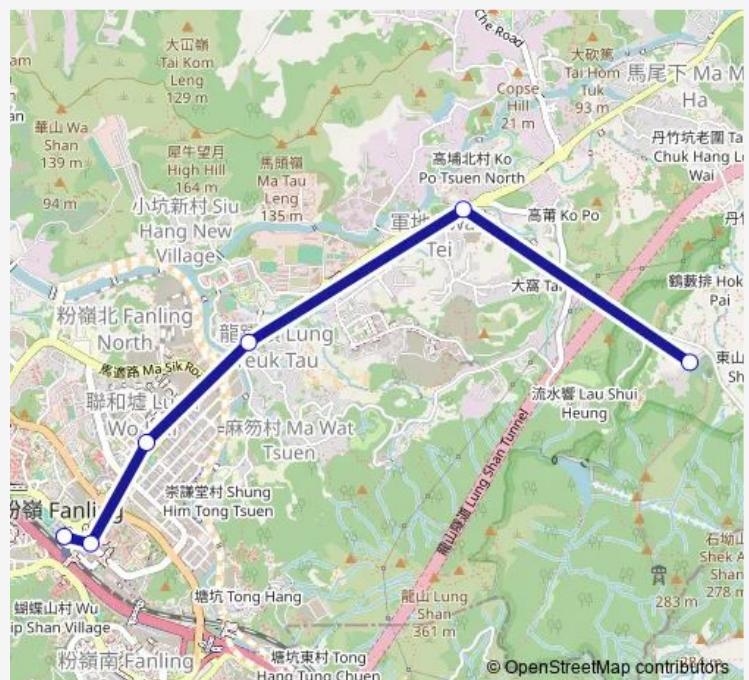

Bus 52B Fanling Station - HOK Tau

[Go to website](#)

Direction

HOK TAU WAI MINIBUS TERMINUS — FANLING STATION ROAD, NEAR GALAXY COURT, FANLING TOWN CENTER|FANLING STATION ROAD, NEAR GALAXY COURT, FANLING TOWN CENTER

FANLING STATION ROAD, NEAR GALAXY COURT, FANLING TOWN CENTER|FANLING STATION ROAD, NEAR GALAXY COURT, FANLING TOWN CENTER

Route schedule

HOK TAU WAI MINIBUS TERMINUS — FANLING STATION ROAD, NEAR GALAXY COURT, FANLING TOWN CENTER|FANLING STATION ROAD, NEAR GALAXY COURT, FANLING TOWN CENTER

Monday	05:50-20:10
Tuesday	05:50-20:10
Wednesday	05:50-20:10
Thursday	05:50-20:10
Friday	05:50-20:10
Saturday	05:50-20:10
Sunday	05:50-20:20

Route info

Direction: HOK TAU WAI MINIBUS TERMINUS

Stops: 6

Trip Duration: 0 hour 17 min

■ 52B — Fanling Station - HOK Tau

BusMaps

Direction

FANLING STATION ROAD, NEAR GALAXY COURT,
FANLING TOWN CENTER|FANLING STATION ROAD,
NEAR GALAXY COURT, FANLING TOWN CENTER —
HOK TAU WAI MINIBUS TERMINUS