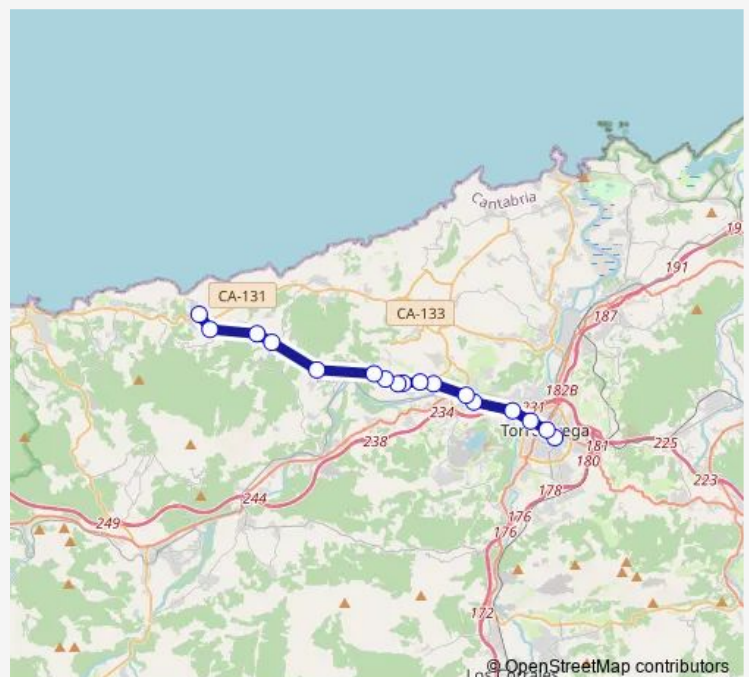

Route schedule

Estacion Autobuses (Torrelavega) — Cobreces (Cobreces)

Monday 13:00

Tuesday 13:00

Wednesday 13:00

Thursday 13:00

Friday 13:00

Saturday —

Sunday —

Route info

Direction: Estacion Autobuses (Torrelavega)

Stops: 17

Trip Duration: 0 hour 30 min

Torrelavega-Cobreces

Direction

Cobreces (Cobreces) — Estacion Autobuses (Torrelavega)

17 stops

[Open route schedule](#)

Cobreces (Cobreces)

El Pino (Cobreces)

La Herreria (Novales)

Novales (Novales)

Alto cildad (Rudaguera)

Casa del Monte (Cerrazo)

Wednesday 09:30

Thursday 09:30

Friday 09:30

Saturday —

Sunday —

Route info

Direction: Cobreces (Cobreces)

Stops: 17