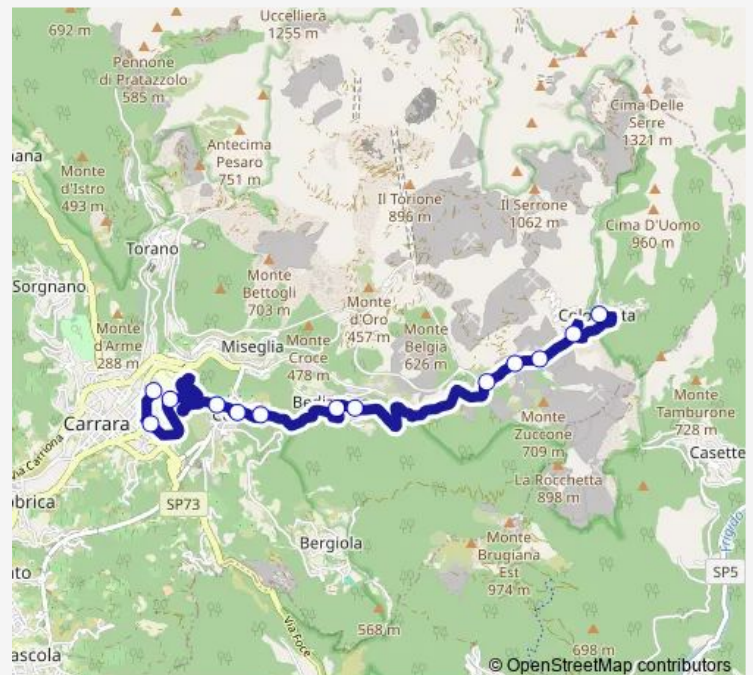

Bivio Canalie Dir.Monti

Canalie Dir.Mare

Piazza Monzoni

Carrara Ospedale

Route schedule

Bergiola — Carrara Ospedale

Monday 14:32-19:29

Tuesday 14:41-19:15

Wednesday 14:41-19:15

Thursday 14:41-19:15

Friday 14:32-19:34

Saturday 14:32-19:29

Sunday 14:32-19:34

Route info

Direction: Bergiola

Stops: 14

Trip Duration: 0 hour 25 min

Direction

Carrara Ospedale — Bergiola

13 stops

[Open route schedule](#)

Carrara Ospedale

Cavatore Ospedale Dir.Monti

Canalie Dir.Mare

Friday 19:00-19:05

Saturday 19:00

Sunday 19:00-19:05

Route info

Direction: Carrara Ospedale

Stops: 13

Trip Duration: 0 hour 27 min

Direction