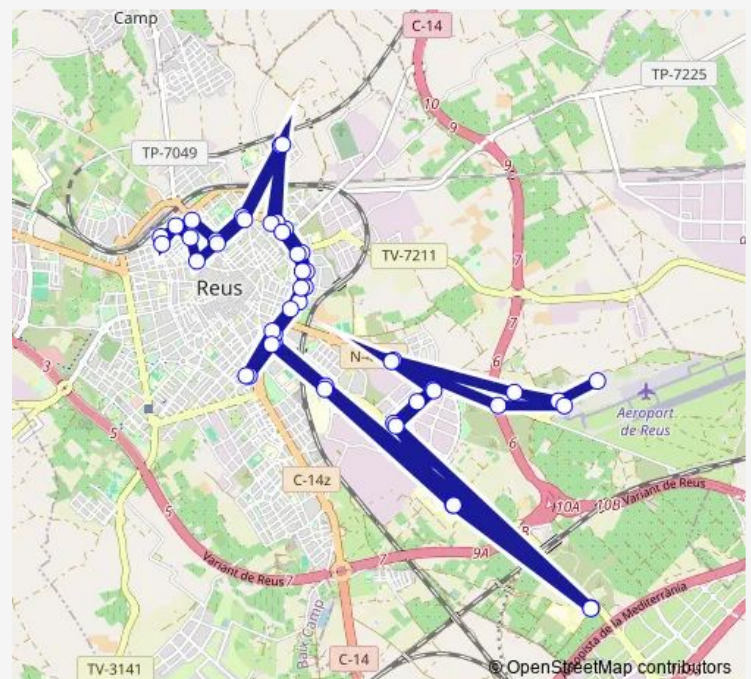

### Route schedule

Aeroport — Aeroclub de Reus 2

Monday 14:05-21:05

Tuesday 14:05-21:05

Wednesday 14:05-21:05

Thursday 14:05-21:05

Friday 14:05-21:05

Saturday 14:05

### Route info

Direction: Aeroport

Stops: 50

Trip Duration: 0 hour 44 min

■ L50 — Aeroport

Pompeu Fabra 1

Avinguda de Sant Jordi 1

Niloga 1