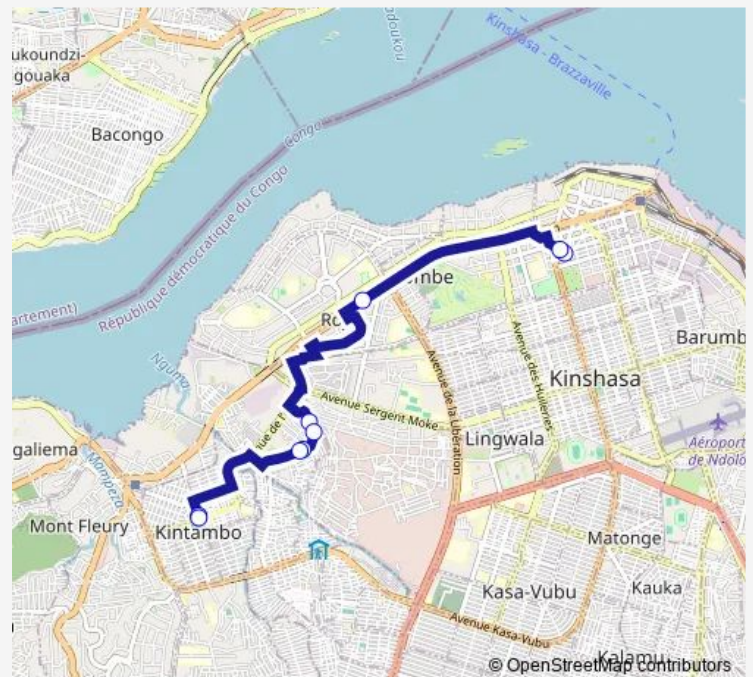

Bus Gombe Centre Ville_ TO _ Velodrome

[Go to website](#)

Direction

unknown — unknown

9 stops

[Open route schedule](#)

unknown

unknown

Route info

Direction: unknown

Stops: 9

Trip Duration: 0 hour 36 min

Gombe Centre Ville_ TO _ Velodrome

Direction

unknown — unknown

9 stops

unknown

unknown

Route schedule

unknown — unknown

Monday 15:46

Tuesday 15:46

Wednesday 15:46

Thursday 15:46