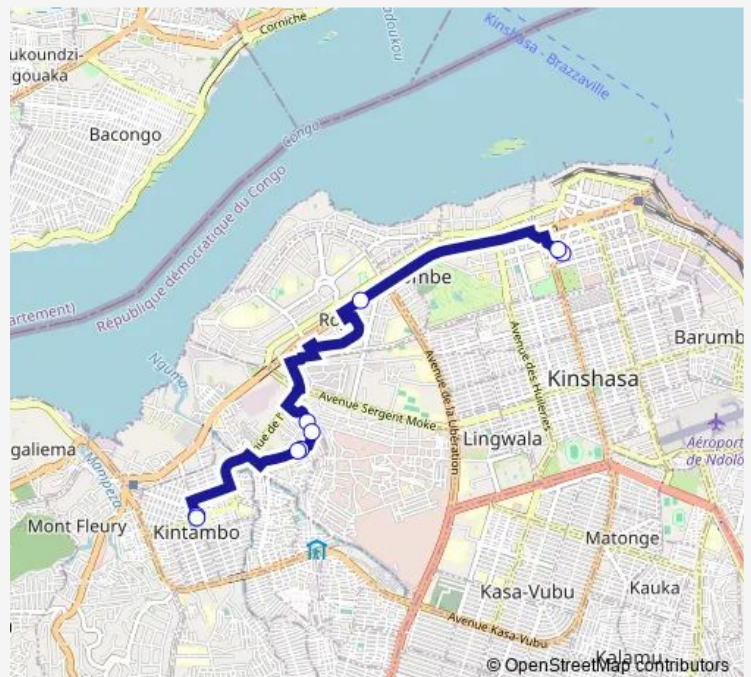

Bus Gombe Centre Ville_ TO _ Velodrome

[Go to website](#)

Direction

unknown — unknown

9 stops

[Open route schedule](#)

unknown

unknown

Route info

Direction: unknown

Stops: 9

Trip Duration: 0 hour 36 min

Gombe Centre Ville_ TO _ Velodrome

Direction

unknown — unknown

9 stops

unknown

unknown

Route schedule

unknown — unknown

Monday 15:46

Tuesday 15:46

Wednesday 15:46

Thursday 15:46