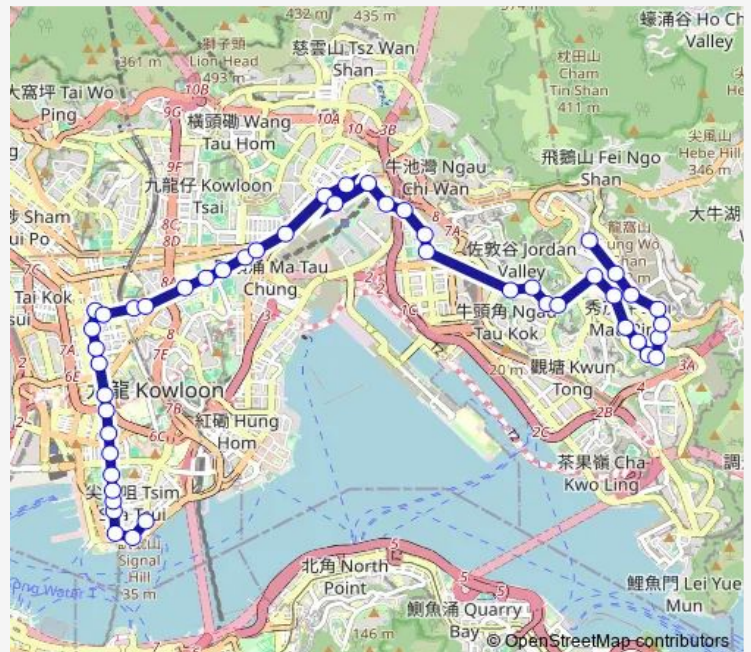

Route schedule

[Ctb] Tsim SHA Tsui (Mody Road) [[Kmb+Ctb] Tsim SHA Tsui East (Mody Road) /
 Tsim SHA Tsui (Mody Road) [[Kmb] Tsim SHA Tsui East (Mody Road) — [Kmb] ON TAI (West) (WO TAI House)

Monday	00:30-01:00
Tuesday	00:30-01:00
Wednesday	00:30-01:00
Thursday	00:30-01:00
Friday	00:30-01:00
Saturday	00:30-01:00
Sunday	00:30-01:00

Route info

Direction: [Ctb] Tsim SHA Tsui (Mody Road) [[Kmb+Ctb] Tsim SHA Tsui East (Mody Road) /
 Tsim SHA Tsui (Mody Road) [[Kmb] Tsim SHA Tsui East (Mody Road)

Stops: 48

Trip Duration: 1 hour 18 min

[Ctb] Changsha Street, Nathan Road[[Kmb] Cheung SHA Street Mong Kok