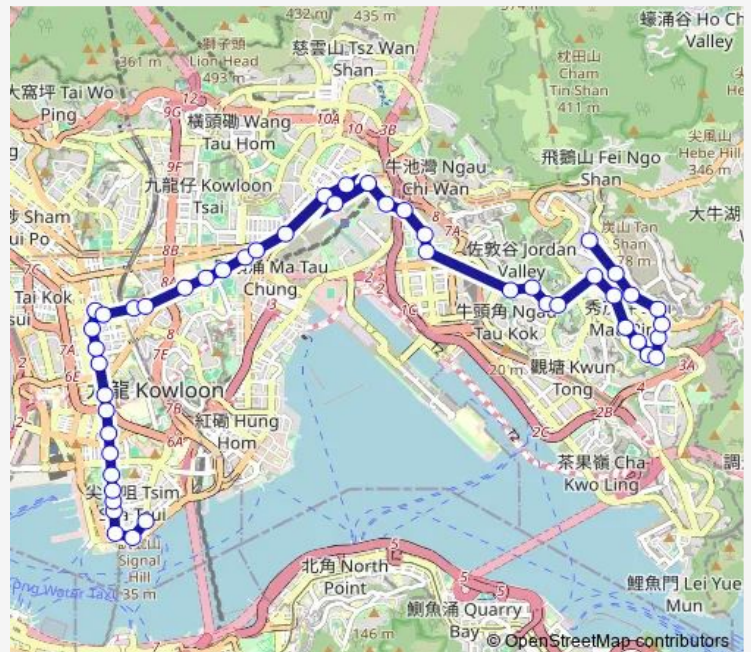

[Ctb] Pitt Street, Nathan Road → [Kmb+Ctb] Pitt Street YAU MA TEI /
 Pitt Street, Nathan Road → [Kmb] Pitt Street YAU MA TEI

Route schedule

[Ctb] Tsim SHA Tsui (Mody Road) → [Kmb+Ctb] Tsim SHA Tsui East (Mody Road) /
 Tsim SHA Tsui (Mody Road) → [Kmb] Tsim SHA Tsui East (Mody Road) — [Kmb] ON TAI (West) (WO TAI House)

Monday	00:30-01:00
Tuesday	00:30-01:00
Wednesday	00:30-01:00
Thursday	00:30-01:00
Friday	00:30-01:00
Saturday	00:30-01:00
Sunday	00:30-01:00

Route info

Direction: [Ctb] Tsim SHA Tsui (Mody Road) → [Kmb+Ctb] Tsim SHA Tsui East (Mody Road) /
 Tsim SHA Tsui (Mody Road) → [Kmb] Tsim SHA Tsui East (Mody Road)

Stops: 48

Trip Duration: 1 hour 13 min

[Ctb] Changsha Street, Nathan Road[[Kmb] Cheung SHA Street Mong Kok

[Ctb] Grand Plaza, Nathan Road[[Kmb+Ctb] Nelson Street Mong KOK/
Grand Plaza, Nathan Road[[Kmb] Nelson Street Mong Kok[[Nlb] Nelson Street