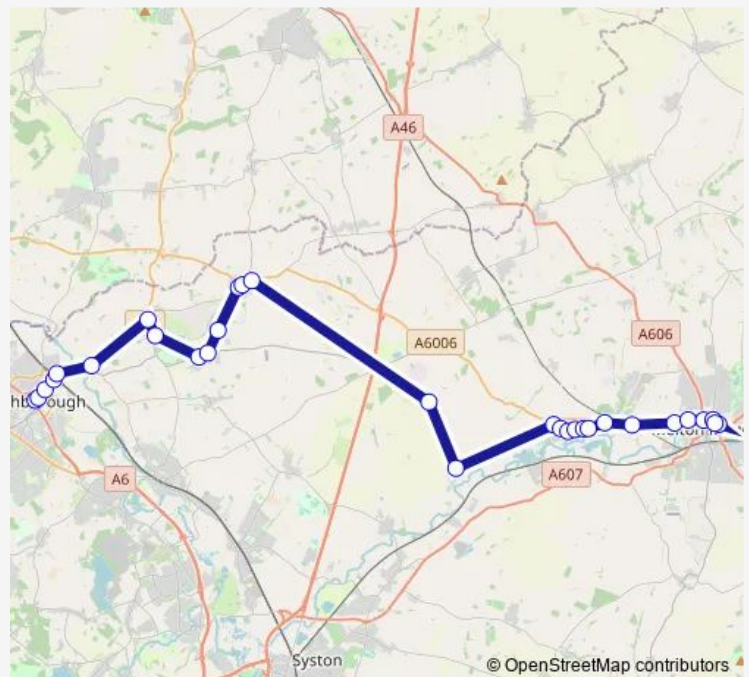

Pump Lane

All Saints Close

Jubilee Avenue

Route schedule

Baxter Gate — St Mary's Way

Monday 06:47-18:40

Tuesday 06:47-18:40

Wednesday 06:47-18:40

Thursday 06:47-18:40

Friday 06:47-18:40

Saturday 06:47-18:40

Sunday —

Route info

Direction: Baxter Gate

Stops: 30

Trip Duration: 0 hour 53 min

■ LC8 — Melton Mowbray - Loughborough

BusMaps

Parish Hall

Roseberry Avenue

Primary School

Collingwood Crescent

Dorothy Avenue

Brooksby College

Cattle Market

King Street

St Mary's Way

Direction

St Mary's Way — Baxter Gate

28 stops

[Open route schedule](#)

St Mary's Way