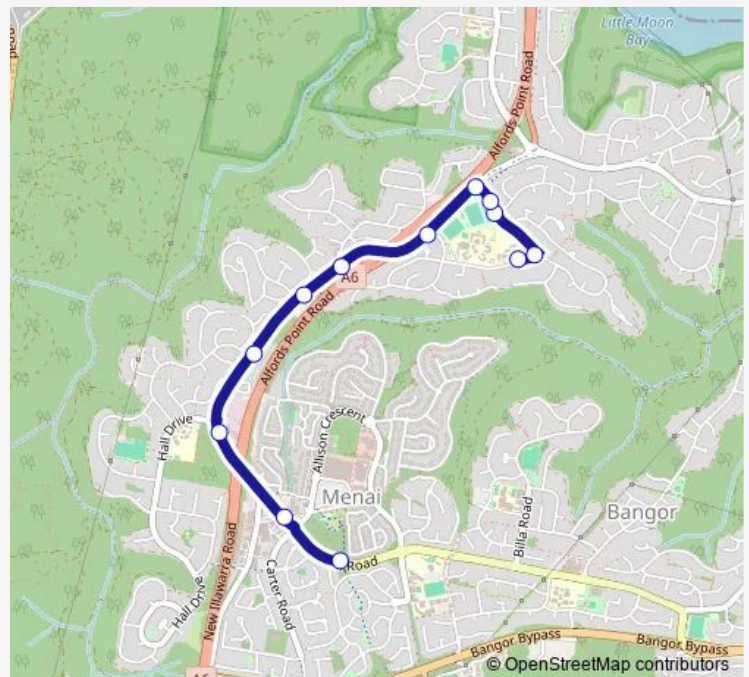

Old Illawarra Rd Opp Bradman Rd

Old Illawarra Rd Before Alfords Point Rd

Menai Rd Opp Menai Ambulance Station

Parc Menai Footbridge N, Menai Rd

Route schedule

Tharawal Public School, Gerald Rd — Parc Menai Footbridge N, Menai Rd

Monday	15:05
Tuesday	15:05
Wednesday	15:05
Thursday	15:05
Friday	15:05
Saturday	—
Sunday	—

Route info

Direction: Tharawal Public School, Gerald Rd

Stops: 12

Trip Duration: 0 hour 13 min

S006 School Bus time schedules and route maps are available in an offline PDF at busmaps.com. Use the busmaps.com website to see live bus times, train schedule or subway schedule, and step-by-step directions for all public transit in Liverpool