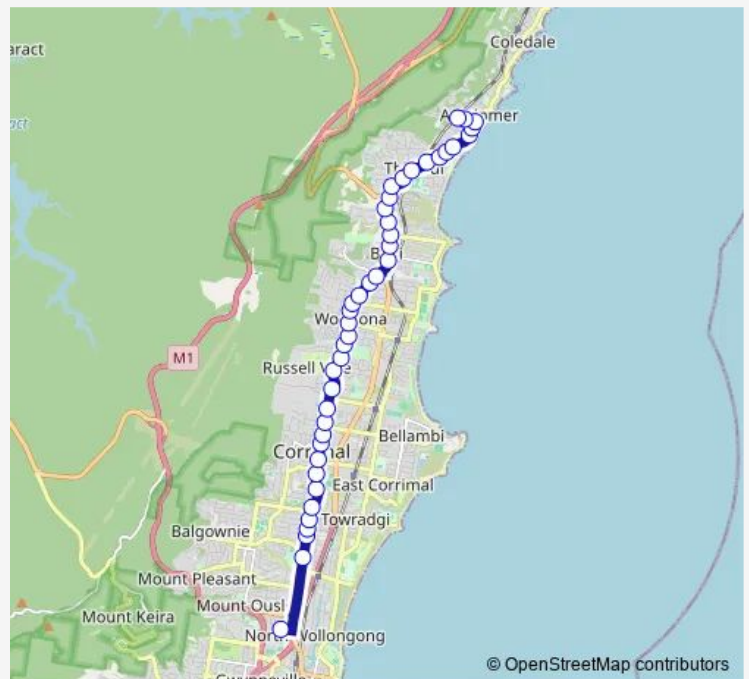

School Bus S006 Keira HS to Austinmer Station

[Go to website](#)

Direction

Keira High School, Lysaght St, Bay 1 — Moore St Opp Austinmer Station

42 stops

[Open route schedule](#)

- Keira High School, Lysaght St, Bay 1
- Guest Park, Princes Hwy
- Princes Hwy At Jardine St
- Princes Hwy Opp Florence St
- Princes Hwy Opp Hope St
- Princes Hwy After Caldwell Av
- Princes Hwy At Angel St
- Princes Hwy Before Tarrawanna Rd
- Princes Hwy After Railway St
- Living Hope Baptist Church, Princes Hwy
- St Columbkille's Corrimal Primary School, Princes Hwy
- Princes Hwy After Robson St
- Princes Hwy Opp Albert St
- Princes Hwy After Broker St
- Princes Hwy Opp Collaery Rd
- Princes Hwy At Rixons Pass Rd
- Princes Hwy Opp Hollymount Park
- Princes Hwy Opp Hale St
- Princes Hwy At Gray St
- Princes Hwy Opp Woonona-Bulli RSL Memorial Club
- Princes Hwy At Popes Rd

Route schedule

Keira High School, Lysaght St, Bay 1 — Moore St Opp Austinmer Station

Monday	14:15-14:40
Tuesday	—
Wednesday	—
Thursday	—
Friday	—
Saturday	—
Sunday	—

Route info

Direction: Keira High School, Lysaght St, Bay 1

Stops: 42

Trip Duration: 0 hour 25 min

S006 — Keira HS to Austinmer Station

Princes Hwy Before Hillcrest Av

Bulli Fire Station, Princes Hwy

Princes Hwy Before Hospital Rd

Bulli Heritage Hotel, Princes Hwy

Bulli Bowling Club, Princes Hwy

Princes Hwy Opp Point St

Bulli Public School, Princes Hwy

Lawrence Hargrave Dr After George Av

Lawrence Hargrave Dr Opp Hewitts Av

Lawrence Hargrave Dr After Prince St

Lawrence Hargrave Dr At Lachlan St

Thirroul District Community Centre And Library, Lawrence Hargrave Dr