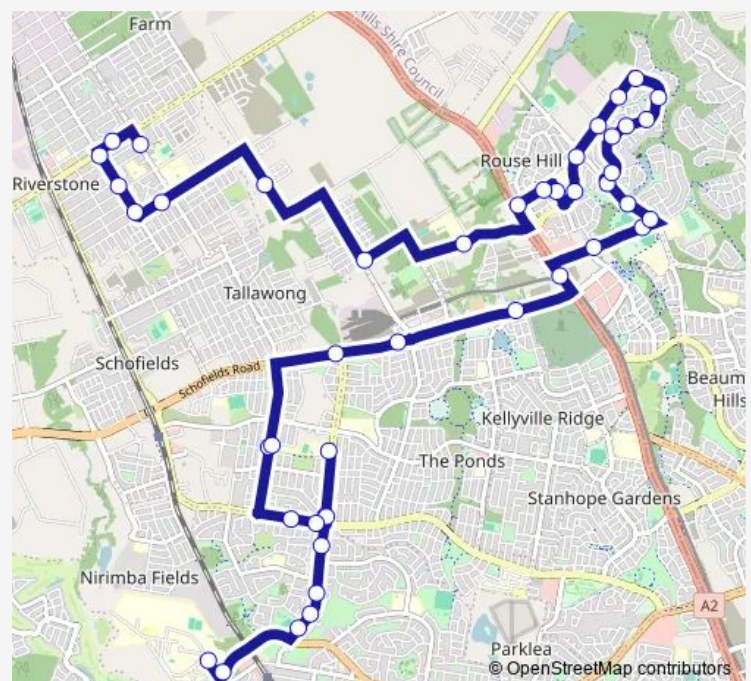

Windsor Rd Opp Commercial Rd

Commercial Rd At Mcombe Av

Commercial Rd Before Withers Rd

Withers Rd After Commercial Rd

Hills Centenary Park, Withers Rd

Route schedule

Nirimba Campus — Mcculloch St Opp Woods St

Monday	14:18
Tuesday	14:18
Wednesday	14:18
Thursday	14:18
Friday	14:18
Saturday	—
Sunday	—

Route info

Direction: Nirimba Campus

Stops: 44

Trip Duration: 0 hour 54 min

6534 — St John Paul II College to St Johns PS via Rouse Hill

Withers Rd At Brushwood Dr

Milford Dr After Withers Dr

Milford Dr After Carmelita Cct

Milford Dr After Weeroona Pl

Milford Dr After Stanford Cct

Milford Dr Opp Chevron Pl

Milford Dr Before Mile End Rd

85 Mile End Rd

Mile End Rd Opp Mile End Community Church

Mile End Rd After Withers Rd

Mile End Rd Before Green Hills Dr

Clower Av After Panmure St

Aberdour Av Before Thomas Francis Way

Rouse Hill Shopping Centre, Aberdour Av