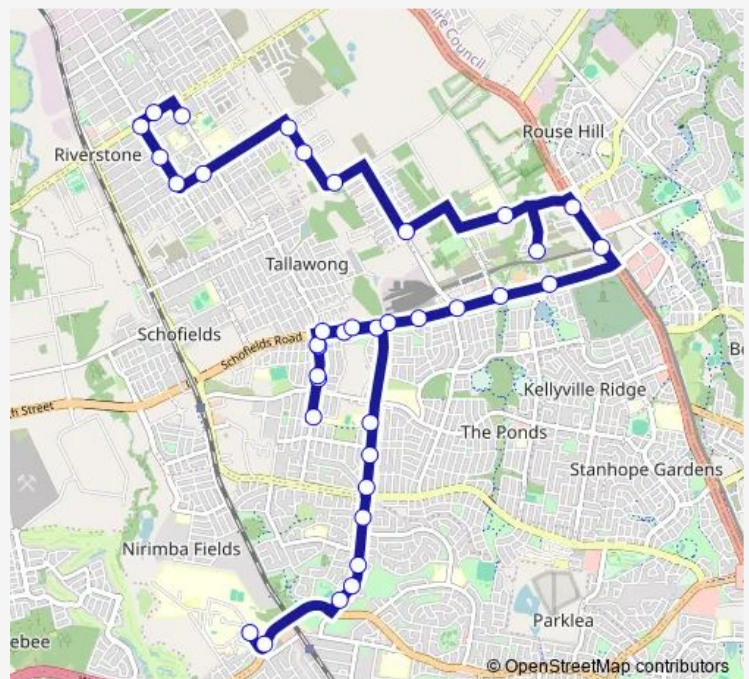

Hambledon Rd After Burdekin Rd

Hambledon Rd Before Beacon Dr

St John Paul II College, Hambledon Rd

Schofields Rd At Hambledon Rd

Schofields Rd Before Alex Av

Alex Av Before Shen St

Alex Av After Gozo St

St Josephs Primary School, Alex Av

Alex Av Opp Gozo St

Alex Av After Heathland Av

Schofields Rd After Boundary Rd

Schofields Rd Before Hambledon Rd

Schofields Rd Opp Hambledon Rd

Schofields Rd Before Tallawong Rd

Route schedule

Wyndham College, Nirimba Campus, Eastern Rd — McCulloch St Opp Woods St

Monday	14:20
Tuesday	14:20
Wednesday	14:20
Thursday	14:20
Friday	14:20
Saturday	—
Sunday	—

Route info

Direction: Wyndham College, Nirimba Campus, Eastern Rd

Stops: 37

Trip Duration: 0 hour 52 min

6534 — St John Paul II Catholic College Nirimba to Riverstone

Schofields Rd Before Tallawong Rd

Schofields Rd After Cudgegong Rd

Schofields Rd Opp The Pond Bvd

Windsor Rd Opp Commercial Rd

Windsor Rd Before Rouse Rd

Ingenia Lifestyle Rouse Hill, Terry Rd

Rouse Rd Opp Rouse Hill Anglican College