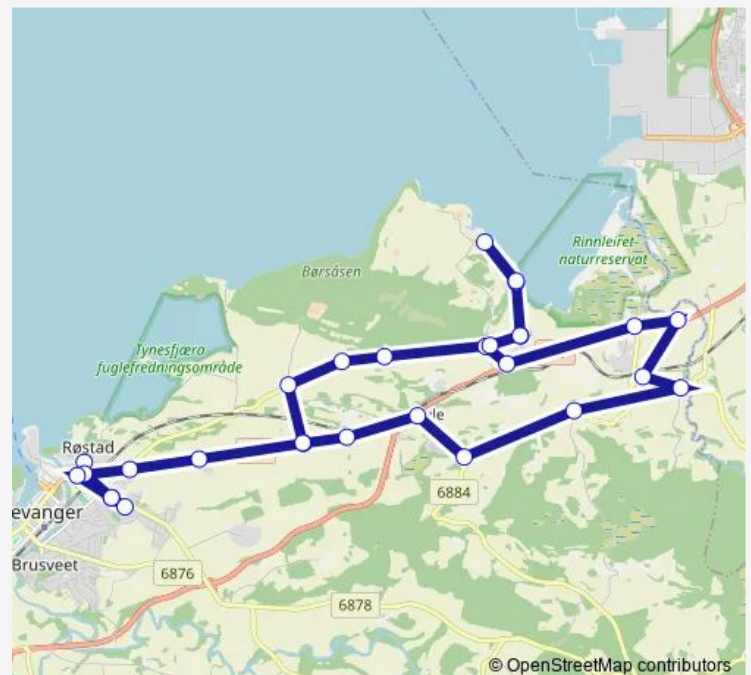

Saturday —

Sunday —

Route info

Direction: Røstadlia øvre

Stops: 12

Trip Duration: 0 hour 28 min

■ 7403 — Børøya - Mule skole - Frol sko

Direction

Seterkorsen — Frol barneskole

15 stops

[Open route schedule](#)

Seterkorsen

Borgåskorsen

Storborg

Vasstårnet

Stene

Friday 07:55

Saturday —

Sunday —

Route info

Direction: Seterkorsen

Stops: 15

Trip Duration: 0 hour 23 min

Direction