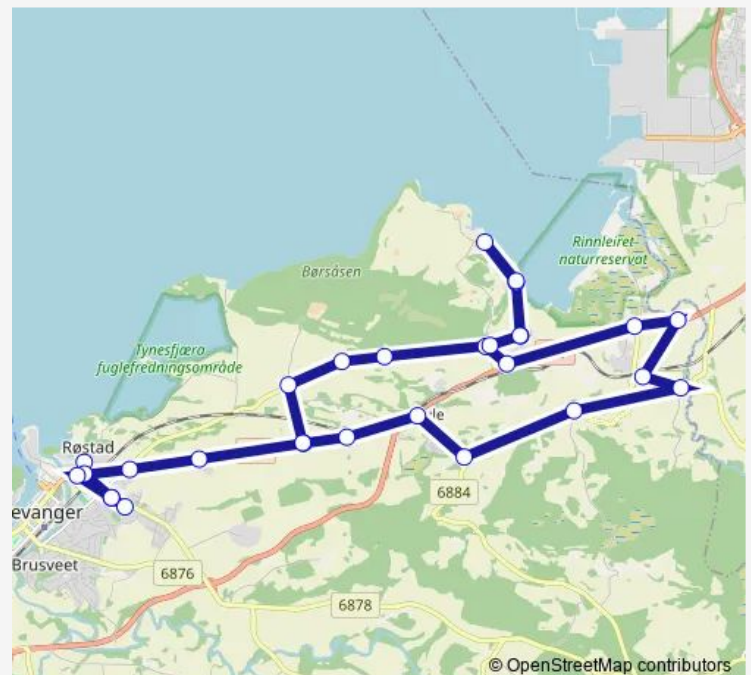

Saturday —

Sunday —

Route info

Direction: Røstadlia øvre

Stops: 12

Trip Duration: 0 hour 28 min

■ 7403 — Børøya - Mule skole - Frol sko

Direction

Seterkorsen — Frol barneskole

15 stops

[Open route schedule](#)

Seterkorsen

Borgåskorsen

Storborg

Vasstårnet

Stene

Friday 07:55

Saturday —

Sunday —

Route info

Direction: Seterkorsen

Stops: 15

Trip Duration: 0 hour 23 min

Direction