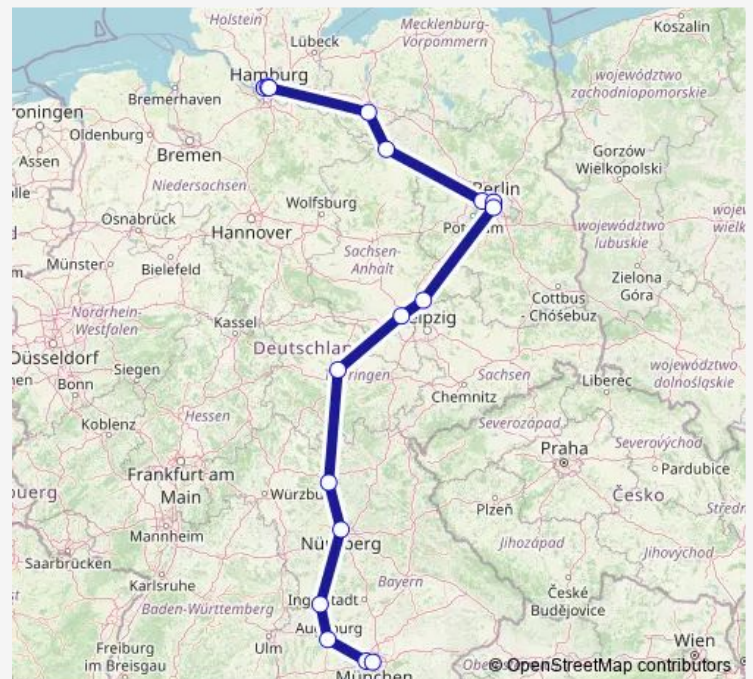

Hamburg Hbf

Ludwigslust

Wittenberge

Berlin-Spandau

Berlin Hbf (tief)

Berlin Südkreuz

Bitterfeld

Halle(Saale)Hbf

Erfurt Hbf

Bamberg

Nürnberg Hbf

Donauwörth

Augsburg Hbf

München-Pasing

München Hbf

Route schedule

Hamburg-Altona — München Hbf

Monday 05:12-07:37

Tuesday 05:12-07:37

Wednesday 05:12-07:37

Thursday 05:12

Friday 05:12

Saturday 07:37

Sunday 07:37

Route info

Direction: Hamburg-Altona

Stops: 17

Trip Duration: 7 hour 44 min

ICE 701

ICE 701 Rail time schedules and route maps are available in an offline PDF at busmaps.com. Use the busmaps.com website to see live bus times, train schedule or subway schedule, and step-by-step directions for all public transit in Hamburg