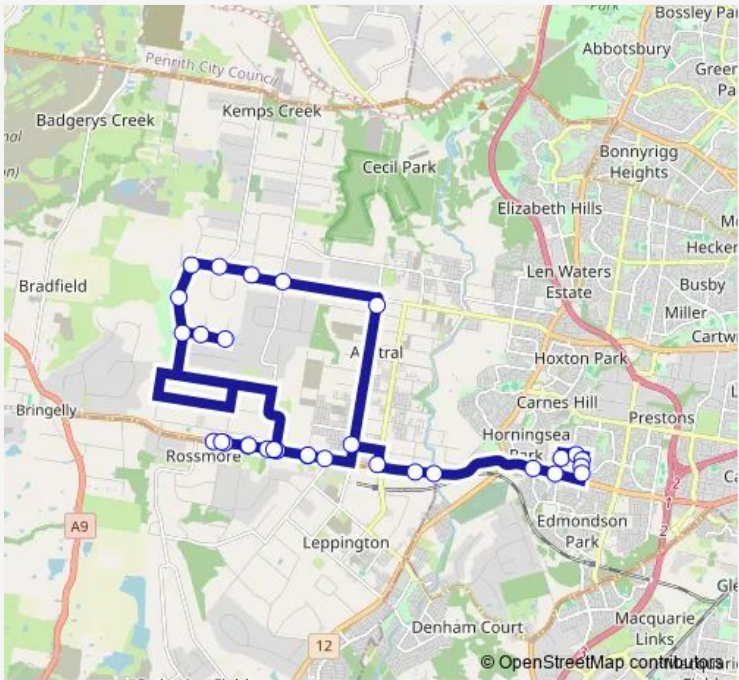

School Bus 2041 William Carey Christian School to Rossmore

[Go to website](#)

Direction
 William Carey Christian School, School Grounds —
 Bringelly Rd At Kelly St

32 stops

[Open route schedule](#)

- William Carey Christian School, School Grounds
- Bumbera St At Tarago PI
- Bundanoon Rd Opp Manar PI
- Braidwood Dr Opp Corfield Rd
- Corfield Rd Before Camden Valley Way
- Camden Valley Way Opp William Carey Christian School
- Camden Valley Way At Talana Hill Dr
- Bringelly Rd After Cowpasture Rd
- Bringelly Rd Opp Browns Rd
- Edmondson Av After Bringelly Rd
- Unity Grammar College, School Grounds, Fifth Av
- Bringelly Rd After Eastwood Rd
- Bringelly Rd Opp Kelly St
- Bringelly Rd Opp King St
- Bringelly Rd Opp King St
- 517 Bringelly Rd
- Bringelly Rd Opp Glen Allen Rd
- Bringelly Rd Opp North Av
- Rossmore Public School, Bringelly Rd
- Bringelly Rd Opp Rossmore Public School

Route schedule
 William Carey Christian School, School Grounds —
 Bringelly Rd At Kelly St

Monday	15:28
Tuesday	15:28
Wednesday	15:28
Thursday	15:28
Friday	15:28
Saturday	—
Sunday	—

Route info

Direction: William Carey Christian School, School Grounds

Stops: 32

Trip Duration: 1 hour 2 min

Bringelly Rd At Glen Allen Rd

Bringelly Rd At King St

Emmetts Farm Rd At Bellevue Cl

Goodsir Cl At Emmetts Farm Rd

Ramsay Rd Opp Emmits Farm Rd

Ramsay Rd Opp 185

Ramsay Rd Before Fifteenth Av

Fifteenth Av Before Western Rd

Fifteenth Av After Herbert St

Fifteenth Av At Devonshire Rd

Fourth Av After Fifteenth Av

Bringelly Rd At Kelly St

2041 School Bus time schedules and route maps are available in an offline PDF at busmaps.com. Use the busmaps.com website to see live bus times, train schedule or subway schedule, and step-by-step directions for all public transit in Liverpool