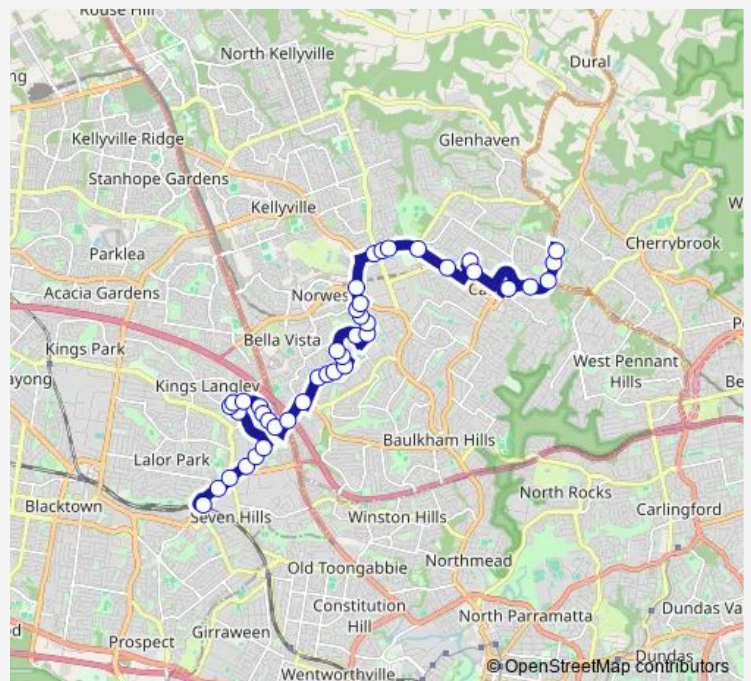

Prospect Hwy After Lucas Rd

Prospect Hwy Before Johnson Av

Seven Hills Rd At Marnpar Rd

378 Seven Hills Rd

Seven Hills Rd Opp Monaro St

Solander Rd Before Rearden Av

Solander Rd At Hawke Pl

Robyn Castle Tennis Complex, Joseph Banks Dr

Joseph Banks Dr After Whitby Rd

Joseph Banks Dr After Plymouth Cres

58 Joseph Banks Dr

Joseph Banks Dr Opp Reading Av

Joseph Banks Dr Before Plymouth Cres

Seven Hills Rd Opp Warooga Av

Seven Hills Rd After Bingara Cres

Wednesday 07:14

Thursday 07:14

Friday 07:14

Saturday —

Sunday —

Route info

Direction: Seven Hills Station, Stand A

Stops: 41

Trip Duration: 0 hour 52 min

2041 — Seven Hills Station to Oakhill College via Kings Langley **BusMaps**

Crestwood Dr Opp Oakdale Pl

Crestwood Dr After Oakdale Pl

Crestwood Dr Opp Crestwood Community Centre