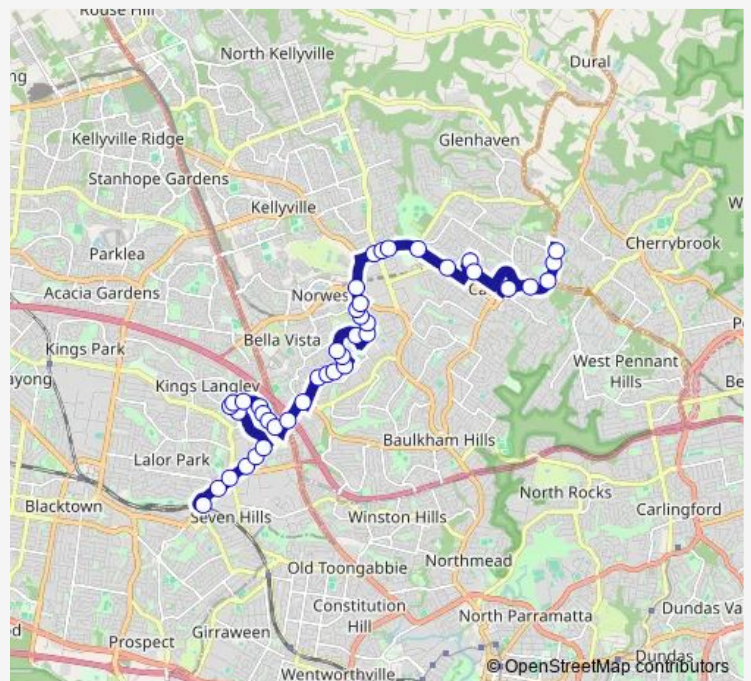

Prospect Hwy After Lucas Rd

Prospect Hwy Before Johnson Av

Seven Hills Rd At Marnpar Rd

378 Seven Hills Rd

Seven Hills Rd Opp Monaro St

Solander Rd Before Rearden Av

Solander Rd At Hawke Pl

Robyn Castle Tennis Complex, Joseph Banks Dr

Joseph Banks Dr After Whitby Rd

Joseph Banks Dr After Plymouth Cres

58 Joseph Banks Dr

Joseph Banks Dr Opp Reading Av

Joseph Banks Dr Before Plymouth Cres

Seven Hills Rd Opp Warooga Av

Seven Hills Rd After Bingara Cres

Wednesday 07:14

Thursday 07:14

Friday 07:14

Saturday —

Sunday —

Route info

Direction: Seven Hills Station, Stand A

Stops: 41

Trip Duration: 0 hour 52 min

2041 — Seven Hills Station to Oakhill College via Kings Langley **BusMaps**

Crestwood Dr Opp Oakdale Pl

Crestwood Dr After Oakdale Pl

Crestwood Dr Opp Crestwood Community Centre