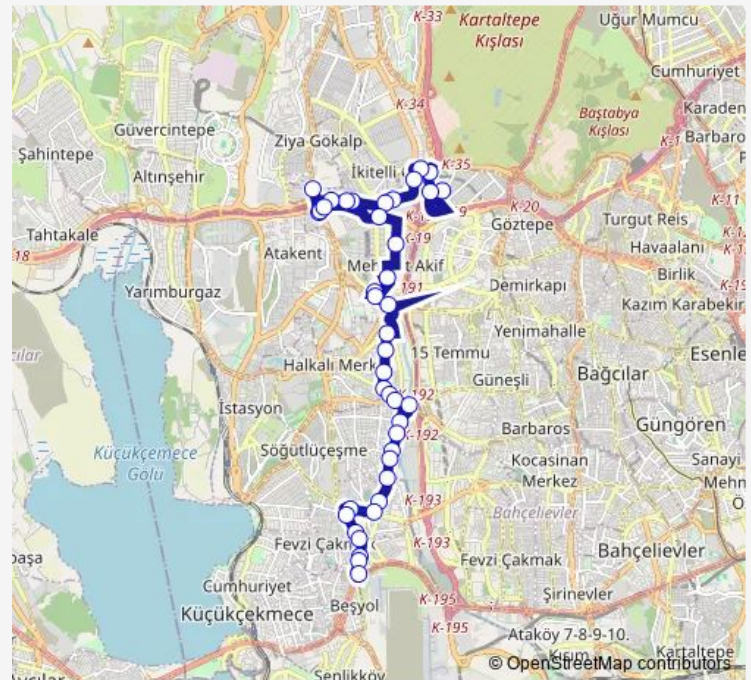

Minibüs Durağı

### Route schedule

İSTOÇ — Sefaköy

Monday 06:00

Tuesday 06:00

Wednesday 06:00

Thursday 06:00

Friday 06:00

Saturday 06:00

### Route info

Direction: İSTOÇ

Stops: 41

Trip Duration: 0 hour 42 min

■ SEFAKÖY - İSTOÇ — Sefaköy - Mehmet Akif - İstoç

BusMaps

Pembe Evler

Zeynebiye Camii