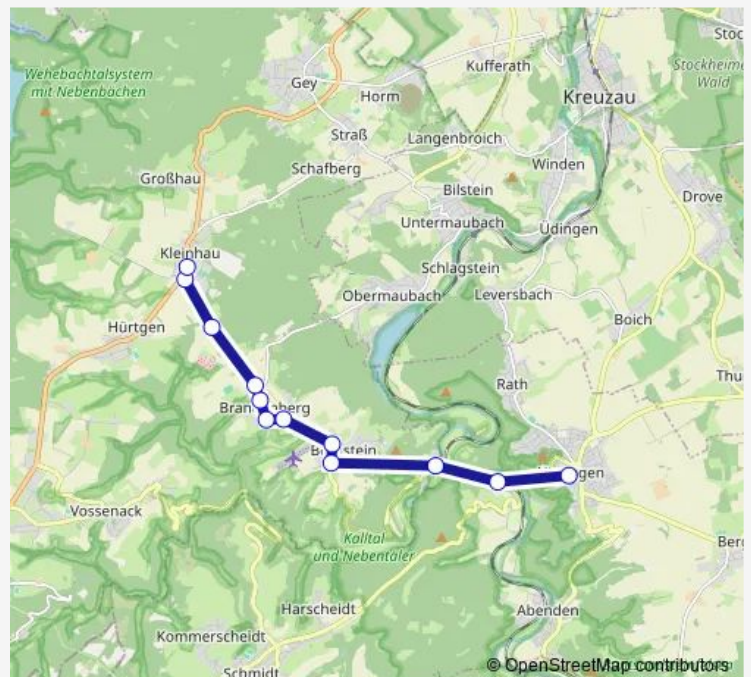

Hürtgenwald, Kleinhou Landstraße

Hürtgenwald, Abzw. Kleinhou

### Route schedule

Nideggen, Dürener Tor — Hürtgenwald, Abzw. Kleinhou

Monday 07:07-18:53

Tuesday 07:07-18:53

Wednesday 07:07-18:53

Thursday 07:07-18:53

Friday 07:07-18:53

Saturday —

### Route info

Direction: Nideggen, Dürener Tor

Stops: 12

Trip Duration: 0 hour 21 min

Direction: Hürtgenwald, Abzw. Kleinhau

Stops: 12

Trip Duration: 0 hour 26 min

285 Metro time schedules and route maps are available in an offline PDF at [busmaps.com](https://busmaps.com). Use the [busmaps.com](https://busmaps.com) website to see live bus times, train schedule or subway schedule, and step-by-step directions for all public transit in Dueren