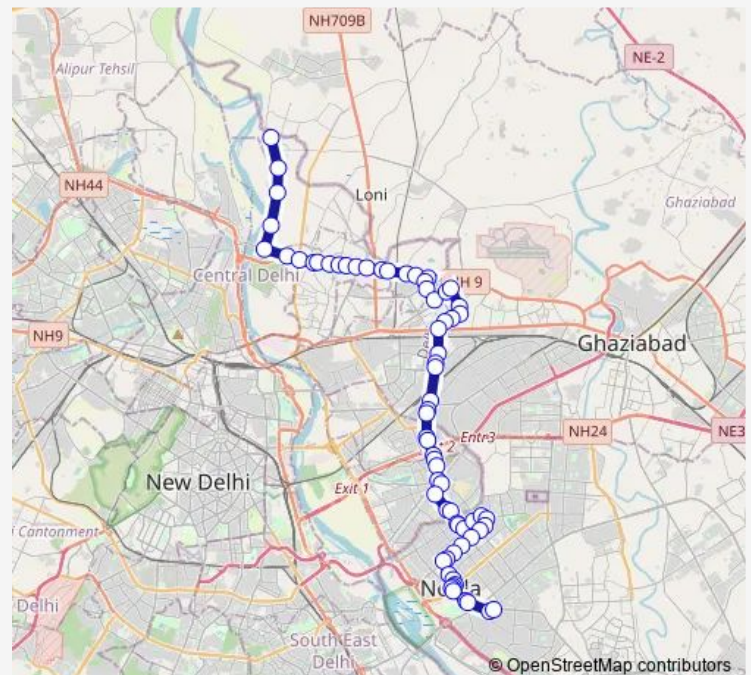

### Route schedule

Chauhan Patti (Terminal) — Noida Sec 43 Police Chowki

Monday 07:00-16:05

Tuesday 07:00-16:05

Wednesday 07:00-16:05

Thursday 07:00-16:05

Friday 07:00-16:05

Saturday 07:00-16:05

### Route info

Direction: Chauhan Patti (Terminal)

Stops: 68

Trip Duration: 2 hour 20 min

■ 33aup

BusMaps

Anand Gram

DDA flats new seemapuri