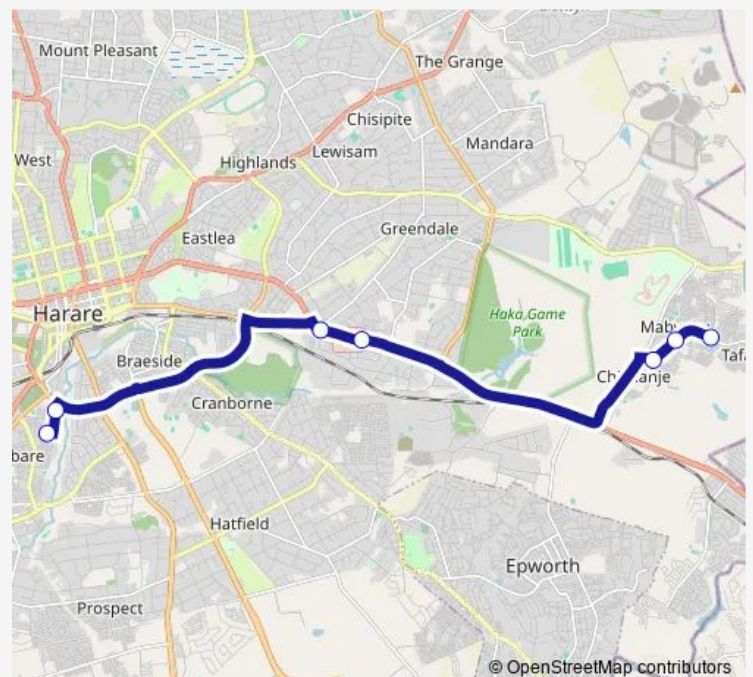

Direction

Mbare — Tafara 1 High School

7 stops

[Open route schedule](#)

Mbare

Matapi Police Station

Corner Coronation Avenue and Samora Machel Avenue

Msasa Shops

Thursday 13:18

Friday 13:18

Saturday 13:18

Sunday 13:18

Route info

Direction: Mbare

Stops: 7

Trip Duration: 1 hour 3 min