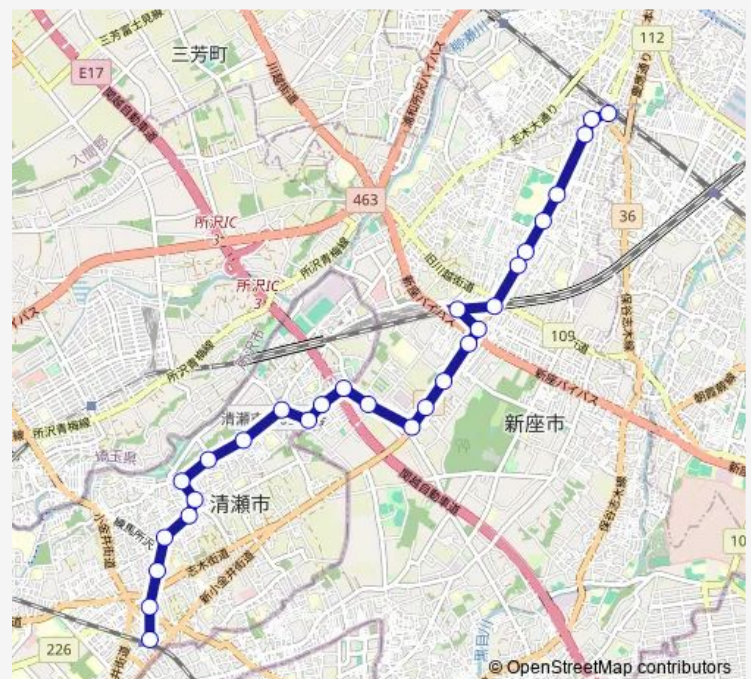

### Route schedule

志木駅南口 — 清瀬駅北口

Monday 06:58-21:37

Tuesday 06:58-21:37

Wednesday 06:58-21:37

Thursday 06:58-21:37

Friday 06:58-21:37

Saturday 07:37-20:25

### Route info

Direction: 志木駅南口

Stops: 28

Trip Duration: 0 hour 40 min

下田

清瀬市役所

宮の台住宅

けやき通り