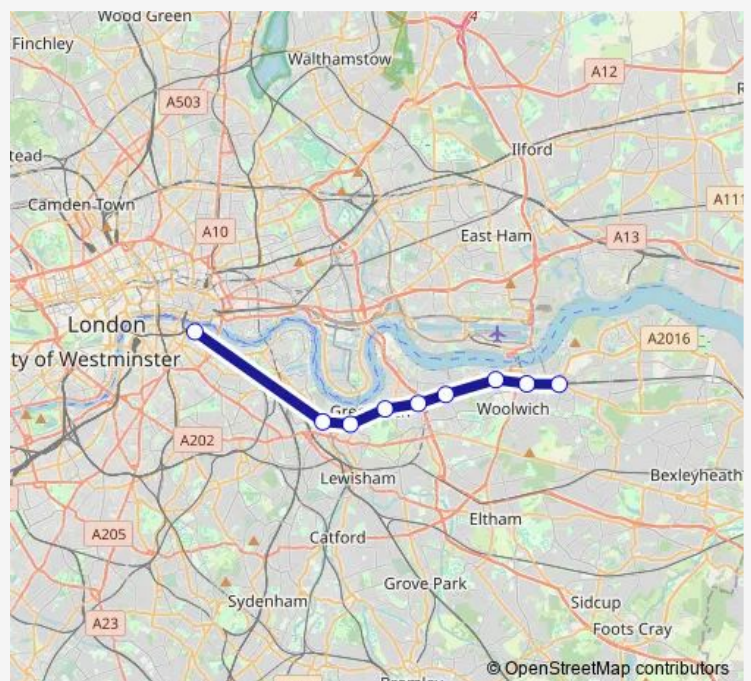

### Direction

Plumstead — London Bridge

9 stops

[Open route schedule](#)

Plumstead

Woolwich Arsenal

Woolwich Dockyard

Charlton

### Route schedule

Plumstead — London Bridge

Monday	00:02-00:02 <sup>+1</sup>
Tuesday	00:02
Wednesday	—
Thursday	—
Friday	—
Saturday	—
Sunday	23:32-00:02 <sup>+1</sup>

### Route info

Direction: Plumstead

Stops: 9

Trip Duration: 0 hour 53 min

■ Se:Plu->Lbg — SE replacement bus service from PLU to Lbg **BusMaps**

Se:Plu->Lbg Rail Replacement Bus Service time schedules and route maps are available in an offline PDF at [busmaps.com](https://busmaps.com). Use the [busmaps.com](https://busmaps.com) website to see live bus times, train schedule or subway schedule, and step-by-step directions for all public transit in London