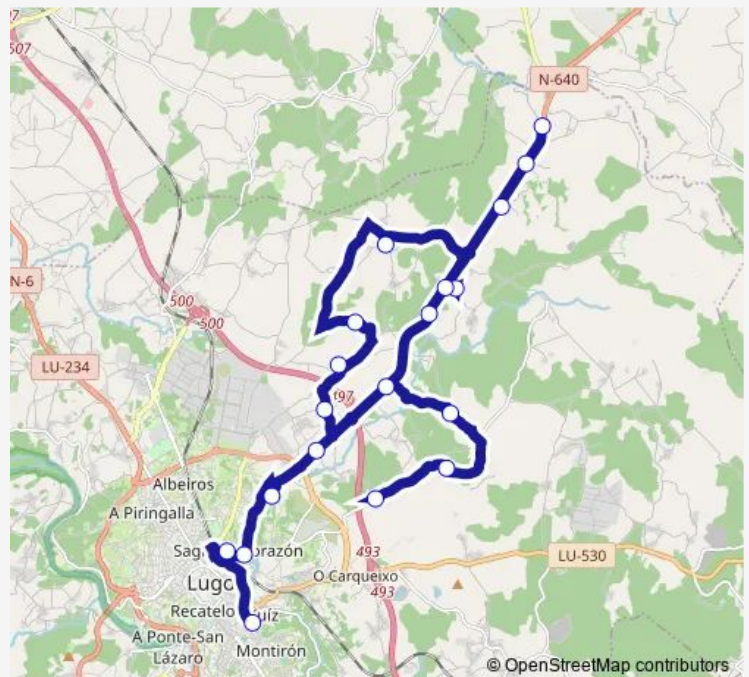

Chavian

Route schedule

IES Sanxillao — Chavian

Monday 14:30

Tuesday 14:30

Wednesday 14:15

Thursday 14:15

Friday 14:15

Saturday —

Sunday —

Route info

Direction: IES Sanxillao

Stops: 19

Trip Duration: 0 hour 52 min

XG680008 — IES Sanxillao-Chavian

XG680008 Bus time schedules and route maps are available in an offline PDF at busmaps.com. Use the busmaps.com website to see live bus times, train schedule or subway schedule, and step-by-step directions for all public transit in Lugo