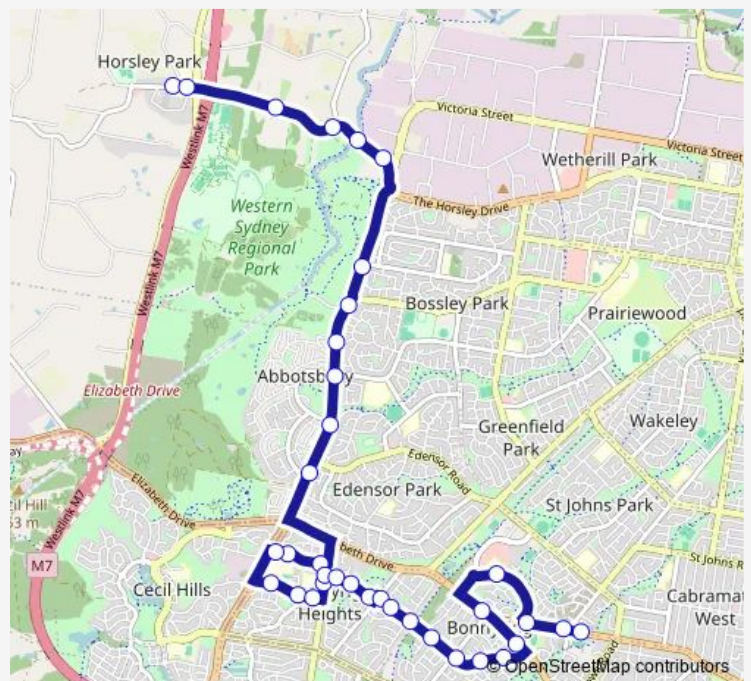

36 stops

[Open route schedule](#)

The Horsley Dr Opp Marion Primary School

Horsley Park Public School, The Horsley Dr

Golf Driving Range, The Horsley Dr

The Horsley Dr Before Ferrers Rd

1546 The Horsley Dr

The Horsley Dr Before Cowpasture Rd

Route schedule

The Horsley Dr Opp Marion Primary School — Our Lady Of Mt Carmel Primary School, Cabramatta Rd W

Monday	07:50
Tuesday	07:50
Wednesday	07:50
Thursday	07:50
Friday	07:50
Saturday	—
Sunday	—

Route info

Direction: The Horsley Dr Opp Marion Primary School

Stops: 36

Trip Duration: 0 hour 45 min

9085 — Horsley Park to Our Lady of Mount Carmel Primary Mt Pritchard

Simpson Rd Opp Bartok Pl

Simpson Rd Opp Pavasovic Pl

Simpson Rd At Tosich Pl

Brown Rd After Aplin Rd

Brown Rd Before Kinghorne Rd

Brown Rd At Liverpool Parramatta Tway

Brown Rd Opp Cartier St

Brown Rd Opp Bonnyrigg Shops

Brown Rd Before Holdin St

Brown Rd Before Howitt Pl