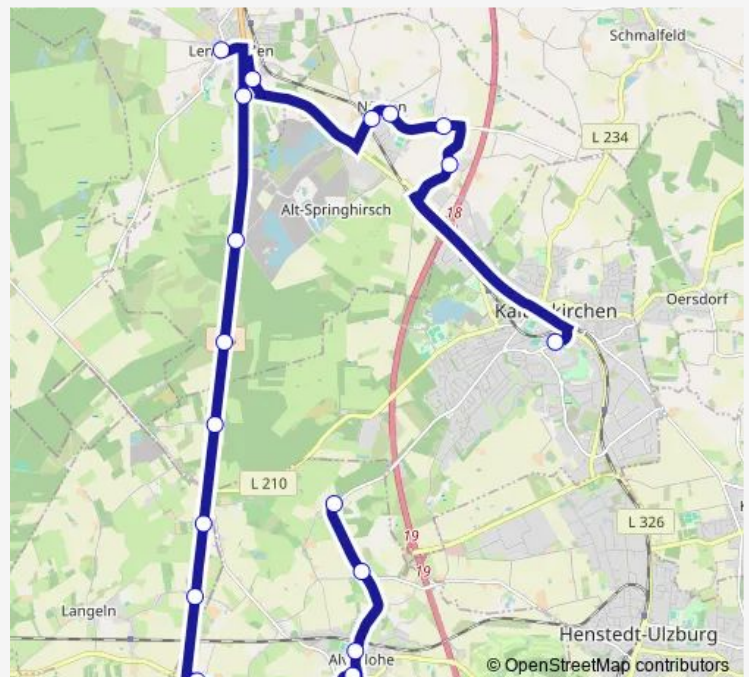

Monday 16:38

Tuesday 16:38

Wednesday 16:38

Thursday 16:38

Friday —

Saturday —

Sunday —

Route info

Direction: Kaltenkirchen, Flottkamp (Sz)

Stops: 16

Trip Duration: 0 hour 35 min

7977 — Flexibus Kaltenkirchen

BusMaps

Direction

Kaltenkirchen, Flottkamp (Sz) — Kattendorferweeden

26 stops