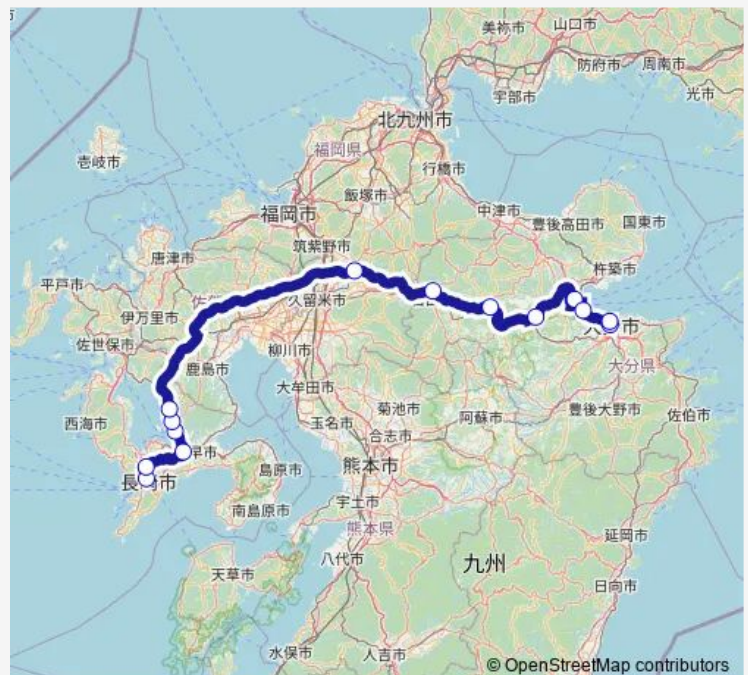

Friday 09:20-17:30

Saturday 09:20-17:30

Sunday 09:20-17:30

Route info

Direction: 長崎駅前ターミナル

Stops: 14

Trip Duration: 4 hour 17 min

Direction

Saturday 07:20

Sunday 07:20

Route info

Direction: 長崎駅前ターミナル

Stops: 14

Trip Duration: 4 hour 17 min

【高速】別府・大分 Bus time schedules and route maps are available in an offline PDF at busmaps.com. Use the busmaps.com website to see live bus times, train schedule or subway schedule, and step-by-step directions for all public transit in Omura