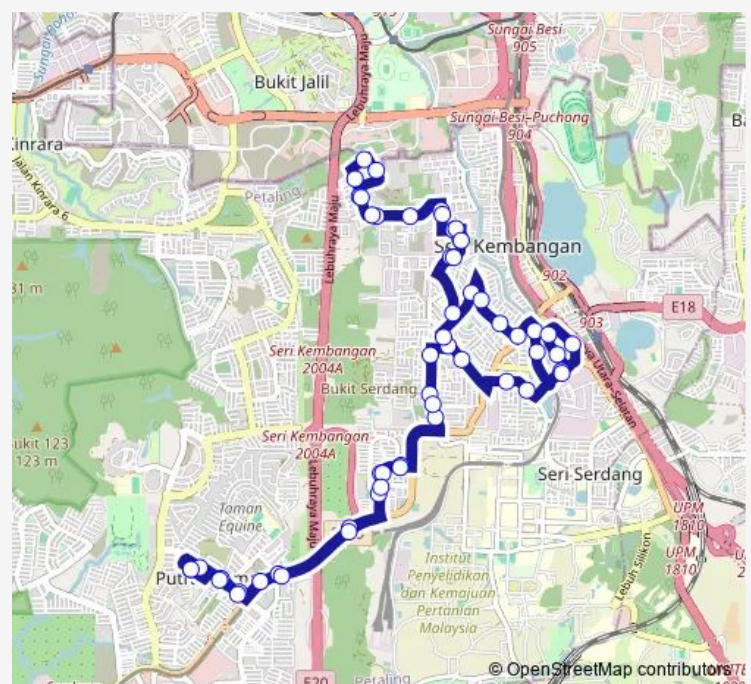

APT Vista Serdang (Opp)

### Route schedule

Sj212 Hentian Putra Permai — Sj212 Hentian Putra Permai

Monday 06:00

Tuesday 06:00

Wednesday 06:00

Thursday 06:00

Friday 06:00

Saturday 06:00-22:00

Sunday 06:00-22:00

### Route info

Direction: Sj212 Hentian Putra Permai

Stops: 55

Trip Duration: 1 hour 20 min

Sj05 — Putra Permai-Taman Serdang Jaya

Taman Bukit Serdang Bs11

Pangsapuri Orkid

Villa Park