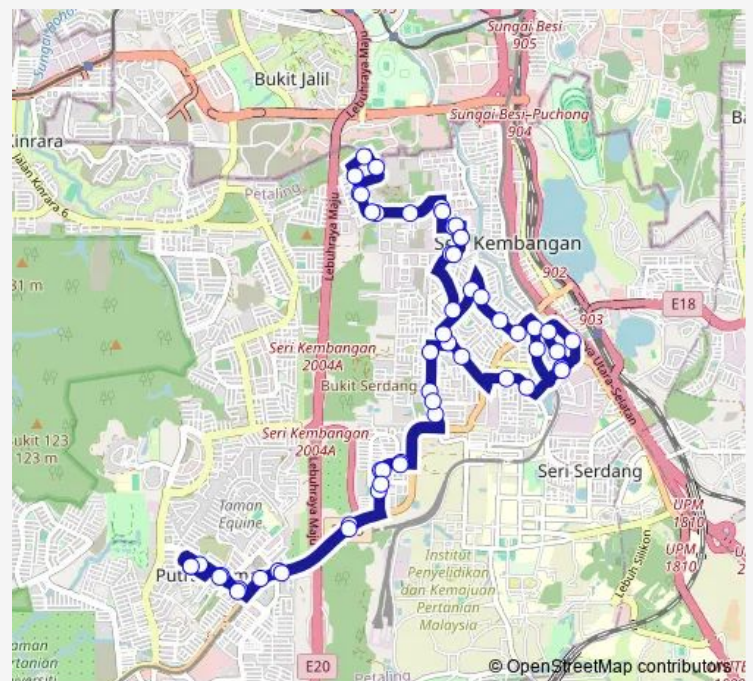

Komersial Bukit Serdang

Signature Bs9

APT Vista Serdang (Opp)

Route schedule

Sj212 Hentian Putra Permai — Sj212 Hentian Putra Permai

Monday 06:00

Tuesday 06:00

Wednesday 06:00

Thursday 06:00

Friday 06:00

Saturday 06:00-22:00

Sunday 06:00-22:00

Route info

Direction: Sj212 Hentian Putra Permai

Stops: 55

Trip Duration: 1 hour 20 min