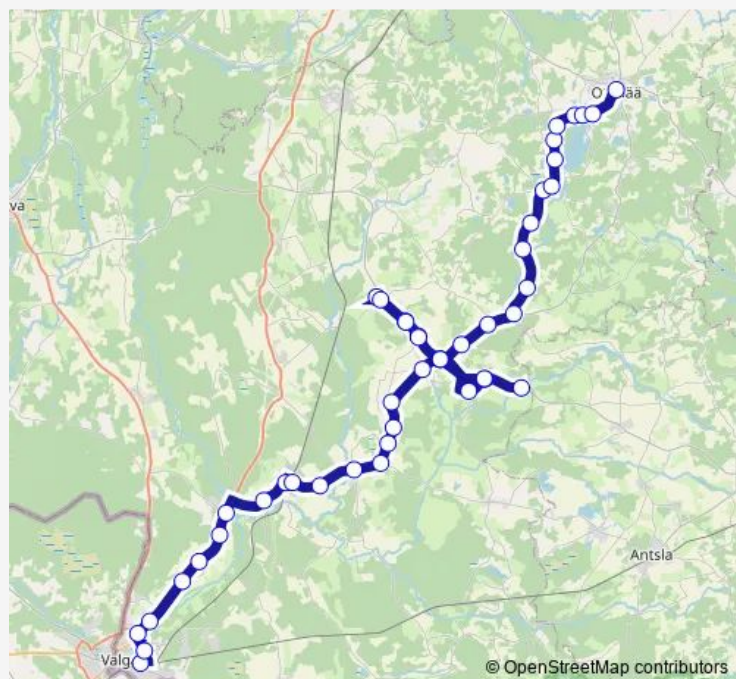

### Route schedule

Valga bussijaam — Otepää

Monday	14:10
Tuesday	14:10
Wednesday	14:10
Thursday	14:10
Friday	14:10
Saturday	14:10
Sunday	—

### Route info

Direction: Valga bussijaam

Stops: 46

Trip Duration: 1 hour 20 min

35A — Valga - Sangaste - Sarapuu - Sihva - Otepää

Keeni kool

Keeni

Lepiku