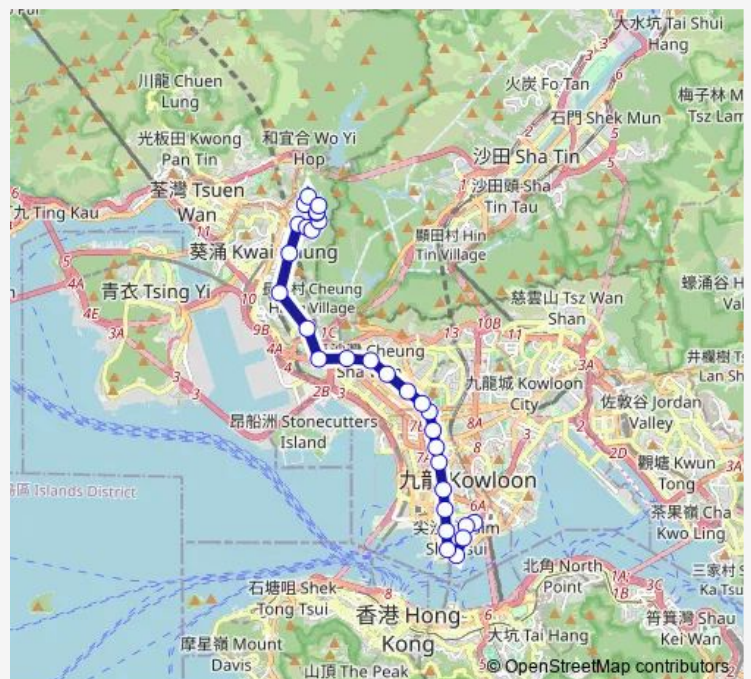

Bus 35a Kwai Chung (ON YAM Estate) - Tsim SHA Tsui East

[Go to website](#)

Direction

[Kmb] ON YAM BUS Terminus — [Ctb] Tsim SHA Tsui East[[Kmb] Tsim SHA Tsui East BUS Terminus

27 stops

[Open route schedule](#)

[Kmb] ON YAM BUS Terminus

[Kmb] JU Ching CHU Sec. Sch.][Lwb] JU Ching CHU Sec. Sch.

[Kmb] Shek YAM East Estate][Lwb] Shek YAM East Estate

[Kmb] Shek YAM Road Kwai Chung

[Kmb] TA Chuen Ping Street Kwai Chung

[Kmb] Shek LEI (TAI Loong Street) BUS Terminus

[Kmb] Shek Chun House Shek LEI Estate

[Kmb] YIP Shing Street Kwai Chung

[Kmb] WAH Yuen Chuen

[Kmb] Butterfly Valley Village

[Kmb] KOM Tsun Street

[Ctb] Kwong Cheung Street, Cheung SHA WAN Road[[Kmb] Kwong Cheung Street Cheung SHA Wan

[Kmb] Hing WAH Street Cheung SHA Wan

[Ctb] Cheung SHA WAN Station, Cheung SHA WAN Road[[Kmb] UN Chau Estate

[Ctb] YEE KOK Court, Cheung SHA WAN Road[[Kmb] KIU Kiang Street Sham Shui Po

[Ctb] Sham Shui PO Station, Cheung SHA WAN Road[[Kmb] PEI HO Street Sham Shui Po

[Ctb] Maple Street, Cheung SHA WAN Road[[Kmb+Ctb] Maple Street Sham Shui PO/
Maple Street, Cheung SHA WAN Road[[Kmb] Maple Street Sham Shui Po

Route schedule

[Kmb] ON YAM BUS Terminus — [Ctb] Tsim SHA Tsui East[[Kmb] Tsim SHA Tsui East BUS Terminus

Monday	05:30-19:30
Tuesday	05:30-19:30
Wednesday	05:30-19:30
Thursday	05:30-19:30
Friday	05:30-19:30
Saturday	05:30-20:30
Sunday	05:30-18:30

Route info

Direction: [Kmb] ON YAM BUS Terminus

Stops: 27

Trip Duration: 0 hour 58 min

■ 35a — Kwai Chung (ON YAM Estate) - Tsim SHA Tsui East **BusMaps**