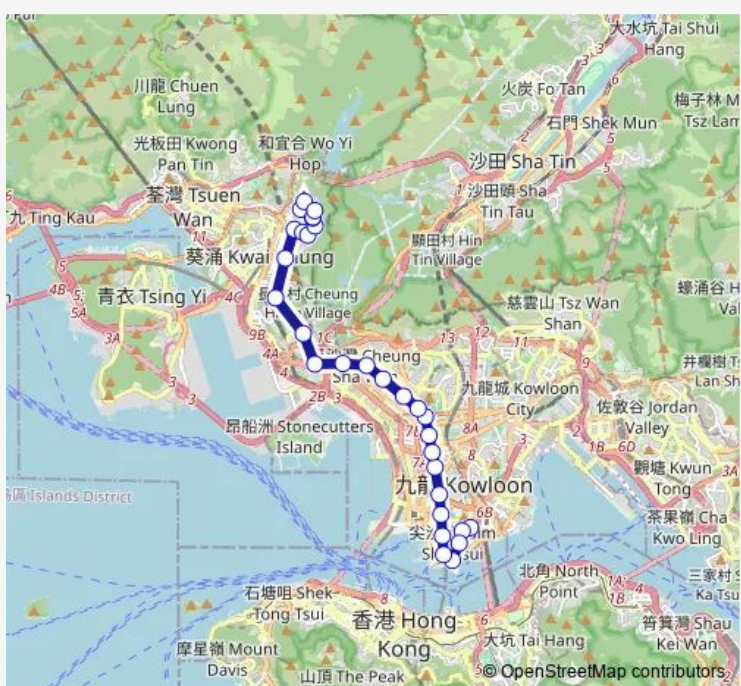

Bus 35A Kwai Chung (ON YAM Estate) - Tsim SHA Tsui East

[Go to website](#)

Direction
 [Kmb] ON YAM BUS Terminus — [Ctb] Tsim SHA Tsui East[[Kmb] Tsim SHA Tsui East BUS Terminus
 27 stops
[Open route schedule](#)

- [Kmb] ON YAM BUS Terminus
- [Kmb] JU Ching CHU Sec. Sch. [[Lwb] JU Ching CHU Sec. Sch.
- [Kmb] Shek YAM East Estate [[Lwb] Shek YAM East Estate
- [Kmb] Shek YAM Road Kwai Chung
- [Kmb] TA Chuen Ping Street Kwai Chung
- [Kmb] Shek LEI (TAI Loong Street) BUS Terminus
- [Kmb] Shek Chun House Shek LEI Estate
- [Kmb] YIP Shing Street Kwai Chung
- [Kmb] WAH Yuen Chuen
- [Kmb] Butterfly Valley Village
- [Kmb] KOM Tsun Street
- [Ctb] Kwong Cheung Street, Cheung SHA WAN Road [[Kmb] Kwong Cheung Street Cheung SHA Wan
- [Kmb] Hing WAH Street Cheung SHA Wan
- [Ctb] Cheung SHA WAN Station, Cheung SHA WAN Road [[Kmb] UN Chau Estate
- [Ctb] YEE KOK Court, Cheung SHA WAN Road [[Kmb] KIU Kiang Street Sham Shui Po
- [Ctb] Sham Shui PO Station, Cheung SHA WAN Road [[Kmb] PEI HO Street Sham Shui Po
- [Ctb] Maple Street, Cheung SHA WAN Road [[Kmb+Ctb] Maple Street Sham Shui PO/
Maple Street, Cheung SHA WAN Road [[Kmb] Maple Street Sham Shui Po

Route info
 Direction: [Kmb] ON YAM BUS Terminus
 Stops: 27
 Trip Duration: 1 hour 2 min

■ 35A — Kwai Chung (ON YAM Estate) - Tsim SHA Tsui East **BusMaps**

[Ctb] Prince Edward Station, Nathan Road[[Kmb+Ctb] Prince Edward Station/
Prince Edward Station, Nathan Road[[Kmb] Prince Edward Station