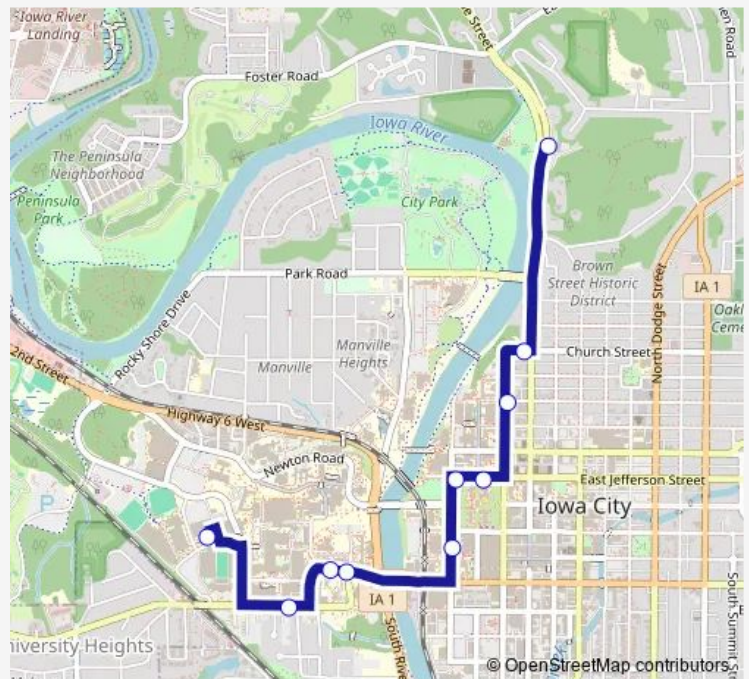

Bus 35A Interdorm-Wctc

[Go to website](#)

Direction

Wctc 2,4,6,8 — Mayflower Hall

10 stops

[Open route schedule](#)

Wctc 2,4,6,8

Melrose Court

Route schedule

Wctc 2,4,6,8 — Mayflower Hall

Monday 21:05-24:00

Tuesday 21:05-24:00

Wednesday 21:05-24:00

Thursday 21:05-24:00

Friday 21:05-24:00

Saturday —

Sunday —

Route info

Direction: Wctc 2,4,6,8

Stops: 10

Trip Duration: 0 hour 17 min

35A — Interdorm-Wctc

Direction

Mayflower Hall — Wctc 2,4,6,8

Route info

Direction: Mayflower Hall

Stops: 10

Trip Duration: 0 hour 19 min

35A Bus time schedules and route maps are available in an offline PDF at busmaps.com. Use the busmaps.com website to see live bus times, train schedule or subway schedule, and step-by-step directions for all public transit in Iowa City