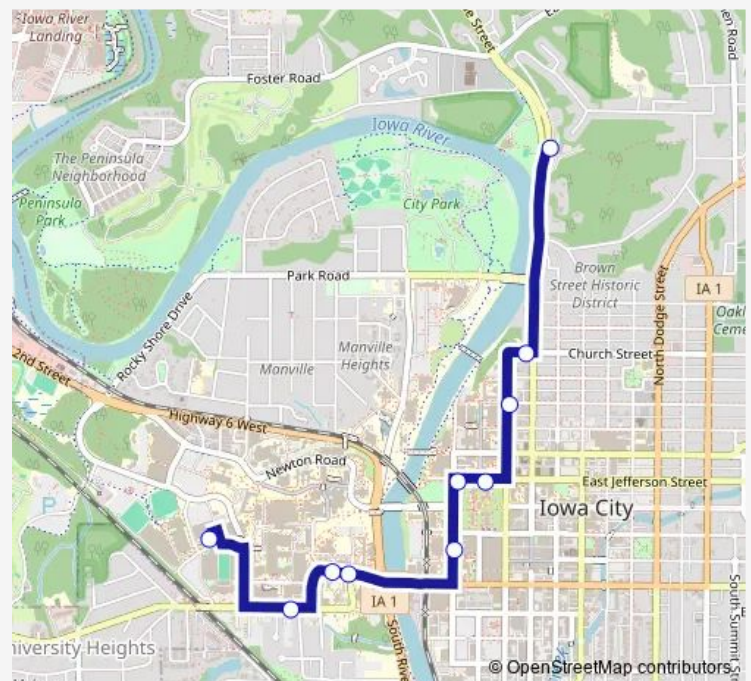

Bus 35a Interdorm-Wctc

[Go to website](#)

Direction

Wctc 2,4,6,8 — Mayflower Hall

10 stops

[Open route schedule](#)

Wctc 2,4,6,8

Melrose Court

Route schedule

Wctc 2,4,6,8 — Mayflower Hall

Monday 21:05-24:00

Tuesday 21:05-24:00

Wednesday 21:05-24:00

Thursday 21:05-24:00

Friday 21:05-24:00

Saturday —

Sunday —

Route info

Direction: Wctc 2,4,6,8

Stops: 10

Trip Duration: 0 hour 17 min

35a — Interdorm-Wctc

Direction

Mayflower Hall — Wctc 2,4,6,8

10 stops

[Open route schedule](#)

Mayflower Hall

Church St North

Currier Hall

Pbb

Clinton & Iowa

Schaeffer Hall