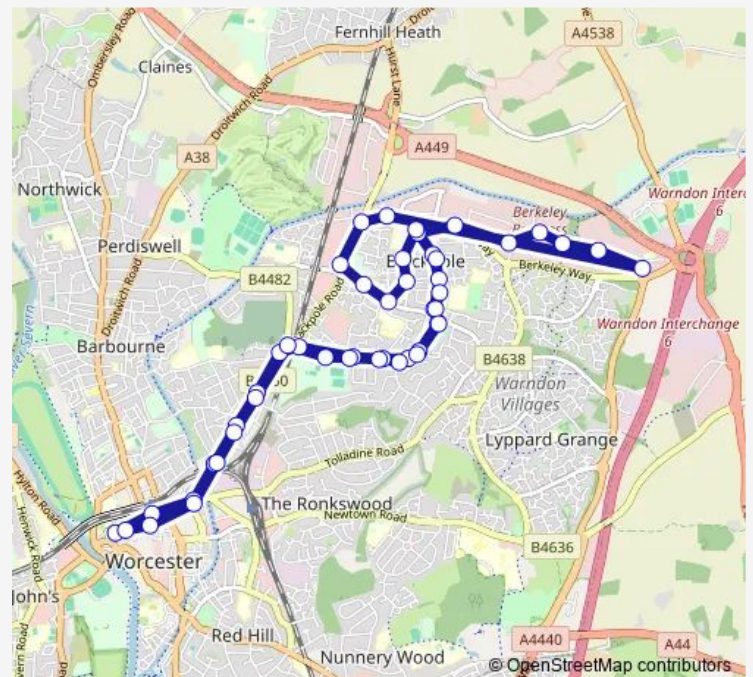

### Route schedule

Crowngate Bus Station — Crowngate Bus Station

Monday 06:00-21:50

Tuesday 06:00-21:50

Wednesday 06:00-21:50

Thursday 06:00-21:50

Friday 06:00-21:50

Saturday —

### Route info

Direction: Crowngate Bus Station

Stops: 49

Trip Duration: 0 hour 40 min

35A — Worcester - Worcester

Shire Park RDC

Three Pears

Barn Owl