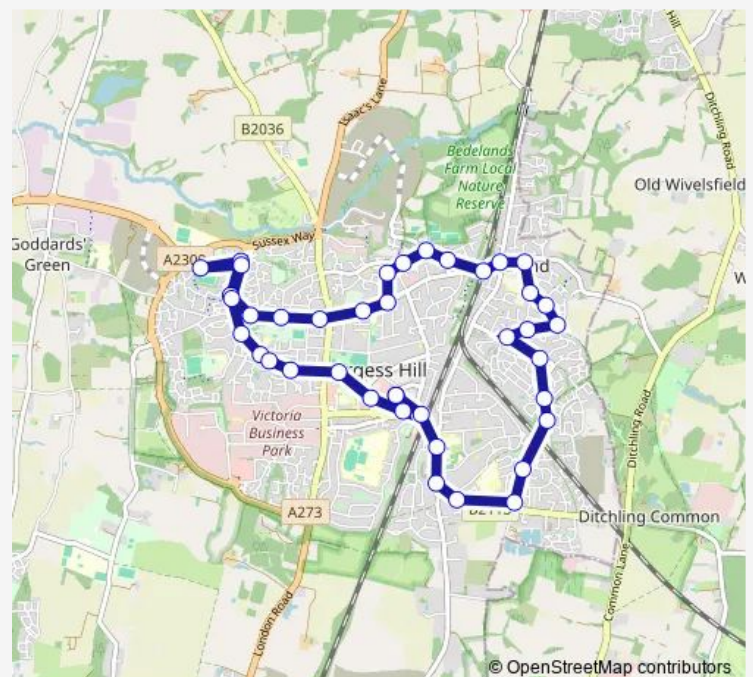

Woodwards Close

The Warren South

Burdocks Drive

Longhurst

Rolfe Drive

The Vineries

Cants Lane

St Andrews Road

Manor Road Bridge

Manor Close

Northway

Welbeck Drive

Worlds End

Wivelsfield Station

Leylands Park

Leylands Wood

### Route schedule

Church Road — Church Road

Monday 06:55-18:15

Tuesday 06:55-18:15

Wednesday 06:55-18:15

Thursday 06:55-18:15

Friday 06:55-18:15

Saturday 08:00-17:15

### Route info

Direction: Church Road

Stops: 40

Trip Duration: 0 hour 37 min

■ 35A — Burgess Hill Town Service (Anti - Clockwise)

Bramber Way

St Peters Road

Sidney West Centre