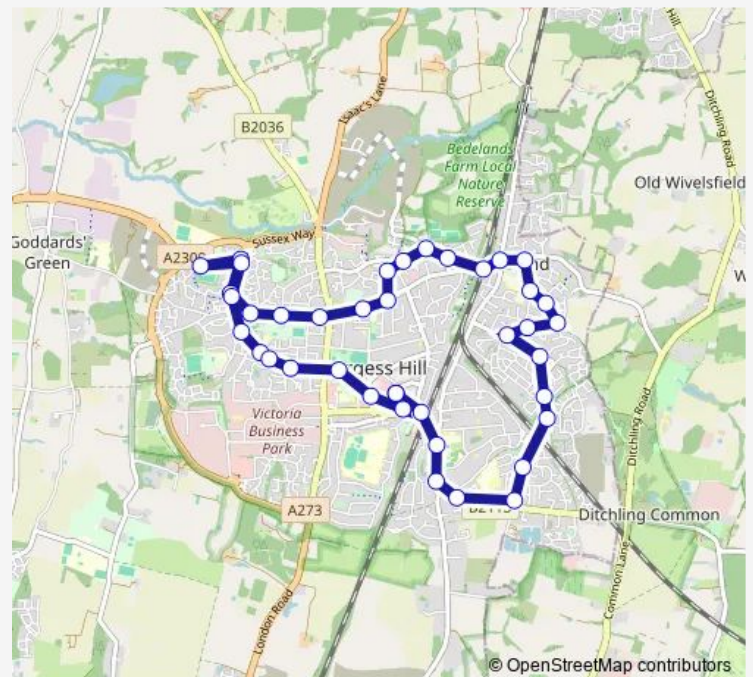

Woodwards Close

The Warren South

Burdocks Drive

Longhurst

Rolfe Drive

The Vineries

Cants Lane

St Andrews Road

Manor Road Bridge

Manor Close

Northway

Welbeck Drive

Worlds End

Wivelsfield Station

Leylands Park

Leylands Wood

### Route schedule

Church Road — Church Road

Monday 06:55-18:15

Tuesday 06:55-18:15

Wednesday 06:55-18:15

Thursday 06:55-18:15

Friday 06:55-18:15

Saturday 08:00-17:15

### Route info

Direction: Church Road

Stops: 40

Trip Duration: 0 hour 37 min

■ 35A — Burgess Hill Town Service (Anti - Clockwise)

Bramber Way

St Peters Road

Sidney West Centre