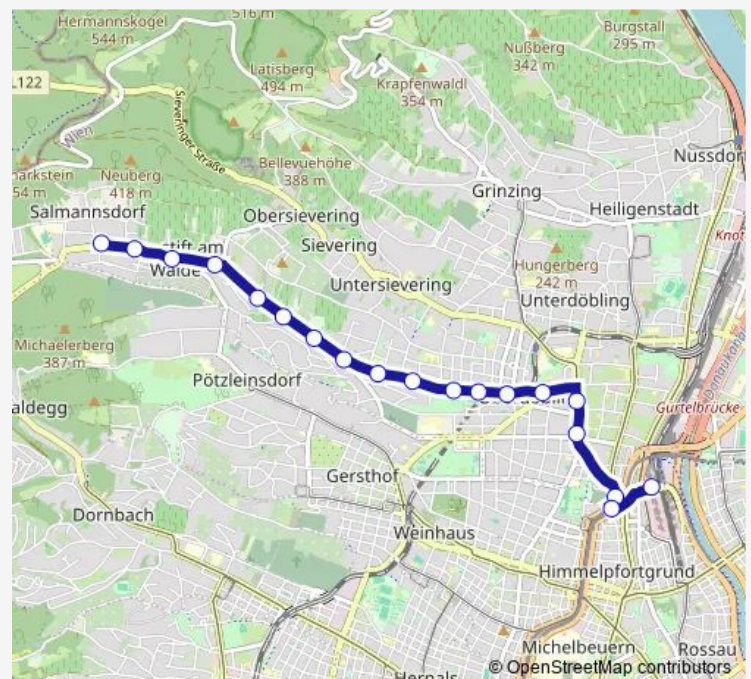

Spittelau S+U — Salmannsdorf

Monday	04:44-00:23 ⁺¹
Tuesday	04:44-00:23 ⁺¹
Wednesday	04:44-00:23 ⁺¹
Thursday	04:44-00:23 ⁺¹
Friday	04:44-00:23 ⁺¹
Saturday	04:44-00:23 ⁺¹
Sunday	04:44-00:23 ⁺¹

Route info

Direction: Spittelau S+U

Stops: 19

Trip Duration: 0 hour 24 min

■ 35a — Spittelau - Salmannsdorf

Direction

Salmannsdorf — Spittelau S+U

19 stops

[Open route schedule](#)

Salmannsdorf

Friday 04:59-00:45⁺¹

Saturday 04:59-00:45⁺¹

Sunday 04:59-23:52

Route info

Direction: Salmannsdorf

Stops: 19

Trip Duration: 0 hour 24 min

Direction

Route info

Direction: Salmannsdorf

Stops: 18

Trip Duration: 0 hour 18 min

35a Bus time schedules and route maps are available in an offline PDF at busmaps.com. Use the busmaps.com website to see live bus times, train schedule or subway schedule, and step-by-step directions for all public transit in Vienna