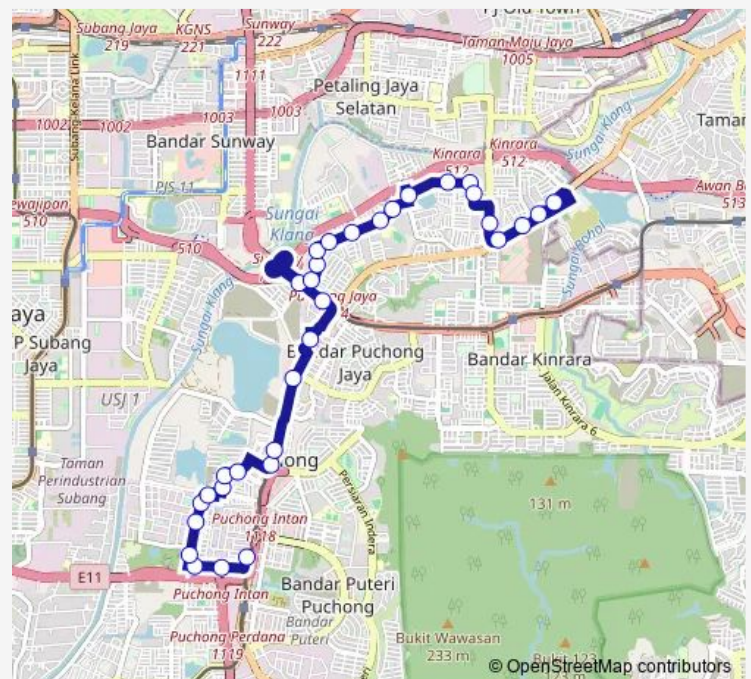

Monday 05:30-22:00

Tuesday 05:30-22:00

Wednesday 05:30-22:00

Thursday 05:30-22:00

Friday 05:30-22:00

Saturday 05:30-23:00

Sunday 05:30-23:00

Route info

Direction: Sj749 LRT Perindustrian Puchong

Stops: 32

Trip Duration: 1 hour 15 min

T604 — Stesen LRT Perindustrian Puchong ~ Taman Kinrara

(M) S310 Apartment SRI Tanjung

S313 SMK Batu 8 (Opp)

S314 Jasmine Court (Opp)