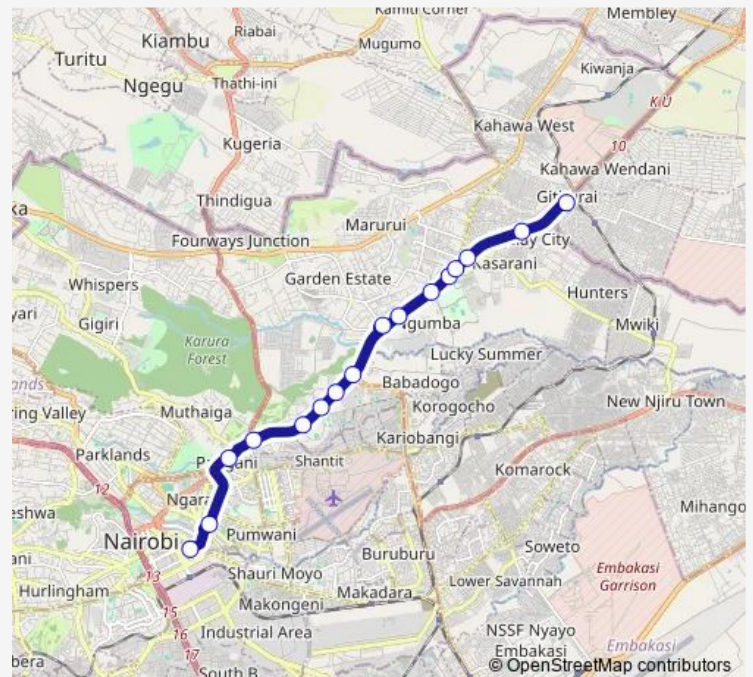

### Route schedule

Githurai — Tusker/Ronald Ngala

Monday 06:00

Tuesday 06:00

Wednesday 06:00

Thursday 06:00

Friday 06:00

Saturday 06:00

### Route info

Direction: Githurai

Stops: 15

Trip Duration: 0 hour 32 min

45G — Munyu Road-Pangani-Roysabu-Githurai

**Direction**

Tusker/Ronald Ngala — Githurai

16 stops

## Route schedule

Tusker/Ronald Ngala — Githurai

Monday 06:00

Tuesday 06:00

Wednesday 06:00

Thursday 06:00

Friday 06:00

Saturday 06:00

## Route info

Direction: Tusker/Ronald Ngala

Stops: 16

Trip Duration: 0 hour 32 min

45G Bus time schedules and route maps are available in an offline PDF at [busmaps.com](https://busmaps.com). Use the [busmaps.com](https://busmaps.com) website to see live bus times, train schedule or subway schedule, and step-by-step directions for all public transit in Nairobi