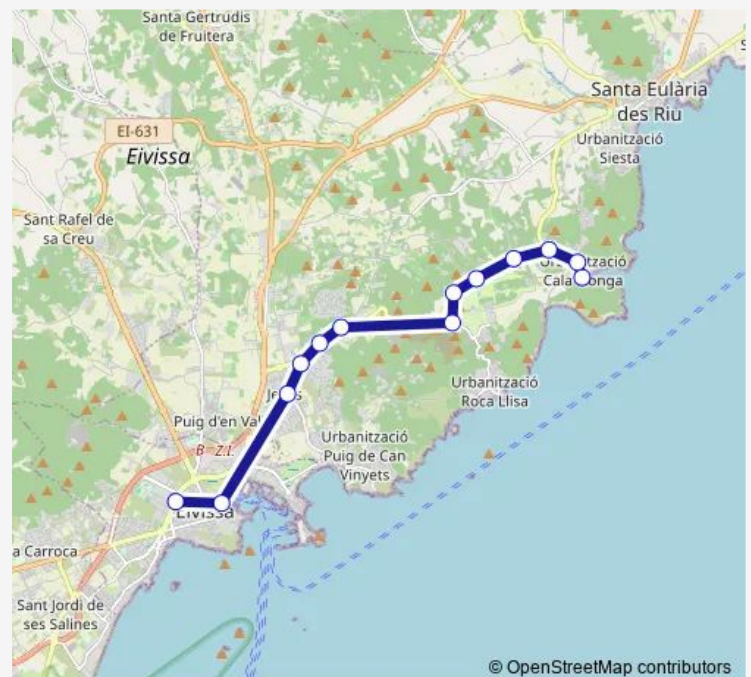

Direction

Subterràneo Cetis Estación — Cala Llonga. Playa

13 stops

[Open route schedule](#)

Subterràneo Cetis Estación

Can Misses. Hospital Id.

Jesus Pueblo Id.

Canostrà Id.

Saturday 09:00-18:30

Sunday 09:00-18:30

Route info

Direction: Subterràneo Cetis Estación

Stops: 13

Trip Duration: 0 hour 30 min

© OpenStreetMap contributors

Direction

Cala Llonga. Playa — Subterráneo Cetis Estación

13 stops

[Open route schedule](#)

Cala Llonga. Playa

Bar Madison V.

Esparrag Id.

Sagravad V.

Pontsavi V.

Sunday 08:30-20:30

Route info

Direction: Cala Llonga. Playa

Stops: 13

Trip Duration: 0 hour 30 min

ALSA - L15 Bus time schedules and route maps are available in an offline PDF at busmaps.com. Use the busmaps.com website to see live bus times, train schedule or subway schedule, and step-by-step directions for all public transit in Cap Martinet