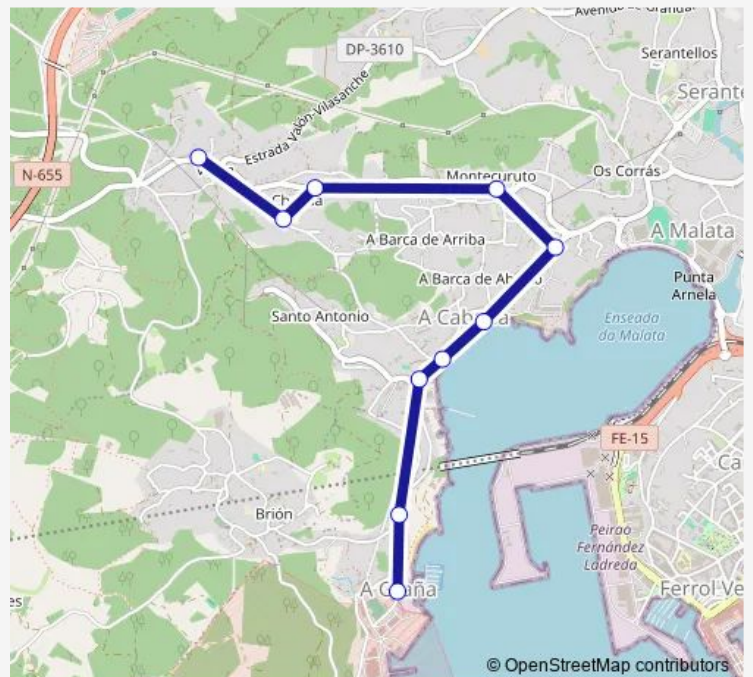

Bus ALSA - L15 L15 Valón (Pobo) - Praza Da Graña

[Go to website](#)

**Direction**

Valon li — Praza Da Graña

10 stops

[Open route schedule](#)

- Valon li
- Ceip A Laxe
- Valon
- Montecoruto
- Cruce Cabana
- El Pilar
- A Cabana Paseo Maritimo
- A Cabana li
- Cruce Brion
- Praza Da Graña

Route schedule

Valon li — Praza Da Graña

Monday	14:48
Tuesday	14:00-14:48
Wednesday	14:48
Thursday	14:00-14:48
Friday	14:48
Saturday	—
Sunday	—

Route info

Direction: Valon li

Stops: 10

Trip Duration: 0 hour 22 min

■ ALSA - L15 — L15 Valón (Pobo) - Praza Da Graña

**Direction**

Praza Da Graña — Valon li

10 stops

[Open route schedule](#)

Praza Da Graña

Cruce Brion

A Cabana li

## Route info

Direction: Praza Da Graña

Stops: 10

Trip Duration: 0 hour 22 min

ALSA - L15 Bus time schedules and route maps are available in an offline PDF at [busmaps.com](https://busmaps.com). Use the [busmaps.com](https://busmaps.com) website to see live bus times, train schedule or subway schedule, and step-by-step directions for all public transit in Ferrol