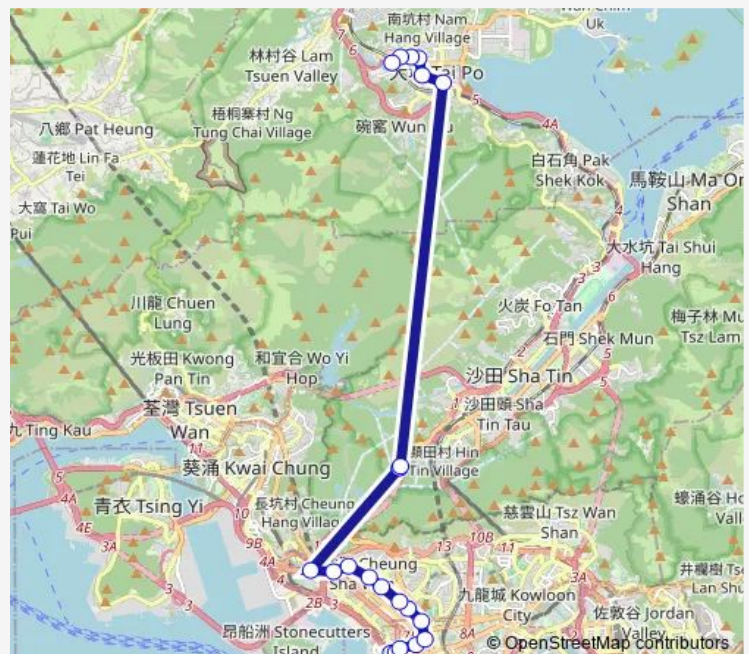

Wednesday 17:20-18:10

Thursday 17:20-18:10

Friday 17:20-18:10

Saturday —

Sunday —

Route info

Direction: [Kmb+Ctb] Mong KOK (Park Avenue) BUS Terminus/
Park Avenue[[Kmb] Mong KOK (Park Avenue) BUS Terminus

Stops: 22

Trip Duration: 1 hour 18 min

[Kmb+Ctb] Cheung SHA WAN Path/
Cheung SHA WAN Path, Cheung SHA WAN Road|[Kmb] Cheung SHA WAN Path

[Kmb+Ctb] Cheung LAI Street Cheung SHA WAN/
Cheung LAI Street, Cheung SHA WAN Road|[Kmb] Cheung LAI Street Cheung SHA Wan