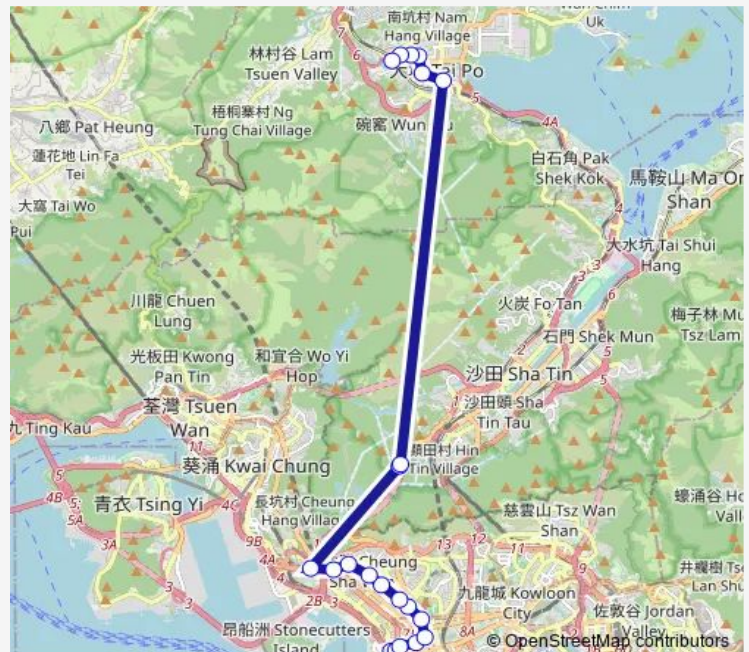

[Ctb] PEI HO Street, Cheung SHA WAN Road[[Kmb] PEI HO Street Sham Shui Po

[Ctb] YEE KOK Court, Cheung SHA WAN Road[[Kmb+Ctb] YEE KOK Court/<Br>Yee KOK Court, Cheung SHA WAN Road[[Kmb] YEE KOK Court

[Ctb] Cheung SHA WAN Playground, Cheung SHA WAN Road[[Kmb+Ctb] Cheung SHA WAN Playground/<Br>Cheung SHA WAN Playground, Cheung SHA WAN Road[[Kmb] Cheung SHA WAN Playground

### Route info

Direction: [Kmb+Ctb] Mong KOK (Park Avenue) BUS Terminus/<Br>Park Avenue, HOI Wang Road[[Kmb] Mong KOK (Park Avenue) BUS Terminus

Stops: 22

Trip Duration: 1 hour 21 min

[Kmb+Ctb] Cheung SHA WAN Path/<Br>Cheung SHA WAN Path, Cheung SHA WAN Road|[Kmb] Cheung SHA WAN Path