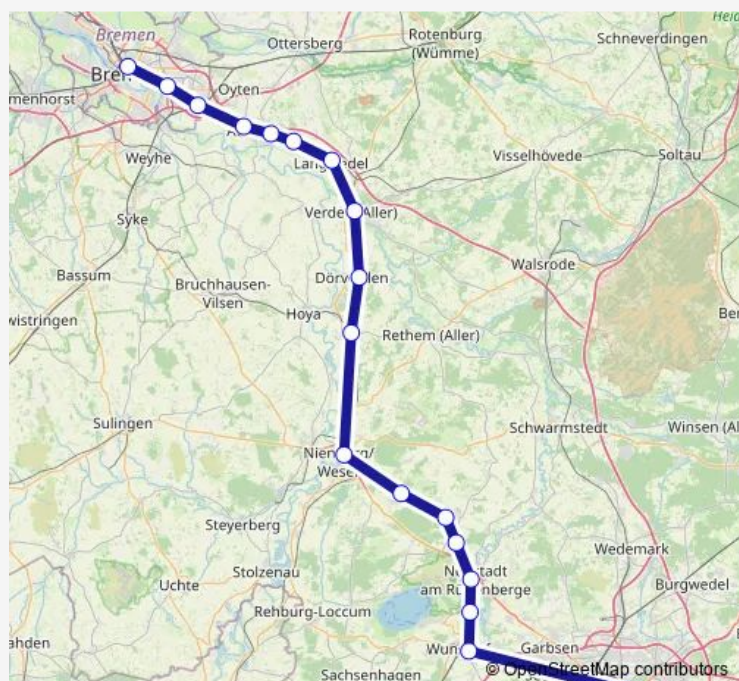

Poggenhagen

Neustadt am Rübenberge

Eilvese

Hagen(Han)

Linsburg

Nienburg(Weser)

Eystrup

Dörverden

Verden(Aller)

Langwedel

Etelsen

Baden(Verden)

Achim

Bremen-Mahndorf

Bremen-Sebaldsbrück

Bremen Hbf

Route schedule

Hannover Hbf — Bremen Hbf

Monday —

Tuesday —

Wednesday —

Thursday —

Friday —

Saturday 02:17

Sunday 02:17

Route info

Direction: Hannover Hbf

Stops: 18

Trip Duration: 1 hour 34 min

RE8

BusMaps

Direction