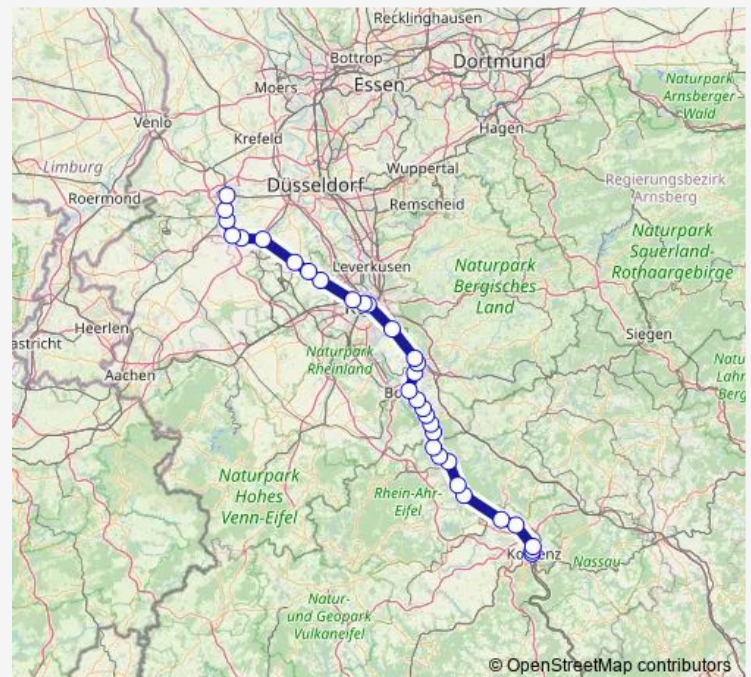

Thursday —

Friday 18:07

Saturday 18:07

Sunday —

Route info

Direction: MG Hbf /Europaplatz

Stops: 31

Trip Duration: 2 hour 33 min

■ RE8

BusMaps

Bad Honnef Bf

Unkel Bf

Linz (Rhein) Linz Bf

Bad Hönningen Bf

Rheinbrohl Bf

Neuwied Bf