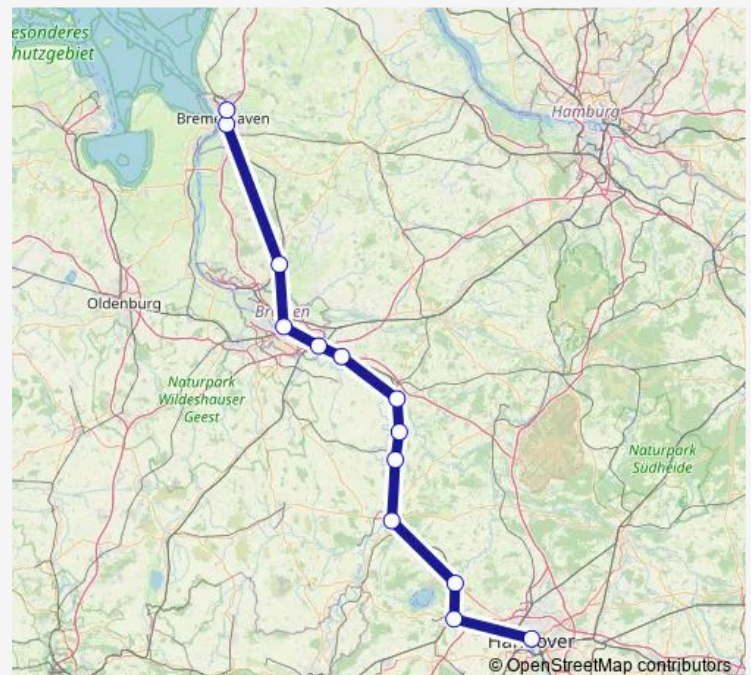

Regional Rail Service RE8

[Go to website](#)

Direction

Hannover Hauptbahnhof — Bremerhaven-Lehe

13 stops

[Open route schedule](#)

Hannover Hauptbahnhof

Wunstorf

Osterholz-Scharmbeck (Bahn)

Bremerhaven Hbf

Bremerhaven-Lehe

Route schedule

Hannover Hauptbahnhof — Bremerhaven-Lehe

Monday 04:20-18:20

Tuesday 04:20-18:20

Wednesday 04:20-18:20

Thursday 04:20-18:20

Friday 04:20-18:20

Saturday 04:20-18:20

Sunday 06:20-18:20

Route info

Direction: Hannover Hauptbahnhof

Stops: 13

Trip Duration: 2 hour 16 min

■ RE8

BusMaps

Direction

Bremen Hbf — Hannover Hauptbahnhof

10 stops

[Open route schedule](#)

Bremen Hbf

Bremen Mahndorf