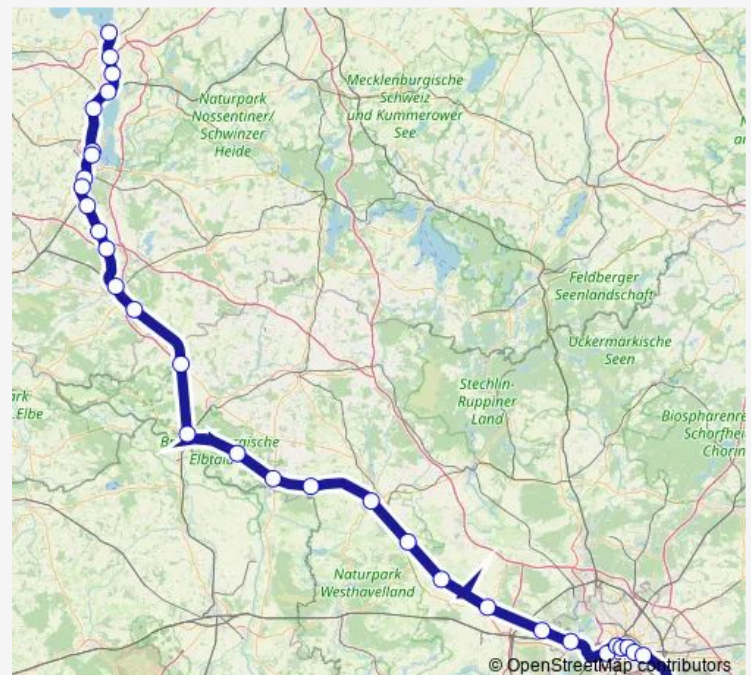

Direction

Flughafen Ber — Wittenberge, Bahnhof

17 stops

[Open route schedule](#)

Flughafen Ber

S Ostkreuz Bhf (Berlin)

S Ostbahnhof (Berlin)

S+U Alexanderplatz Bhf (Berlin)

S+U Friedrichstr. Bhf (Berlin)

S+U Berlin Hauptbahnhof

S+U Zoologischer Garten Bhf (Berlin)

S Spandau Bhf (Berlin)

Falkensee, Bahnhof

Nauen, Bahnhof

Paulinenaue, Bahnhof

Friesack (Mark), Bahnhof

Neustadt (Dosse), Bahnhof

Breddin, Bahnhof

Glöwen, Bahnhof

Bad Wilsnack, Bahnhof

Wittenberge, Bahnhof

Route schedule

Flughafen Ber — Wittenberge, Bahnhof

Monday 19:44

Tuesday 19:44

Wednesday 19:44

Thursday 19:44

Friday 19:44

Saturday 19:44

Sunday 19:44

Route info

Direction: Flughafen Ber

Stops: 17

Trip Duration: 2 hour 13 min