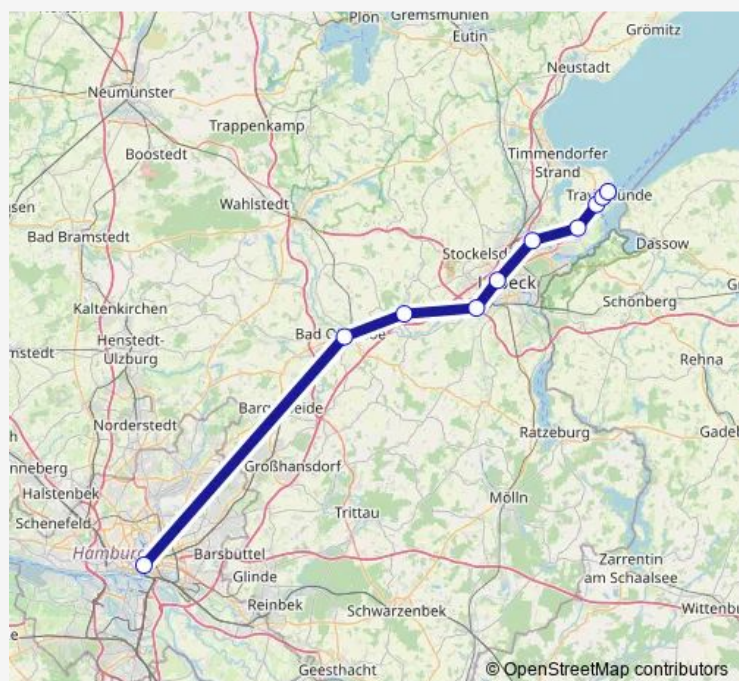

Eystrup

Dörverden

Verden(Aller)

Achim

Bremen-Mahndorf

Bremen Hbf

Osterholz-Scharmbeck

Bremerhaven Hbf

Bremerhaven-Lehe

### Route schedule

Hannover Hbf — Bremerhaven-Lehe

Monday 20:20

Tuesday 20:20

Wednesday 20:20

Thursday 20:20

Friday 20:20

Saturday —

### Route info

Direction: Hannover Hbf

Stops: 13

Trip Duration: 2 hour 16 min

■ Re8

BusMaps