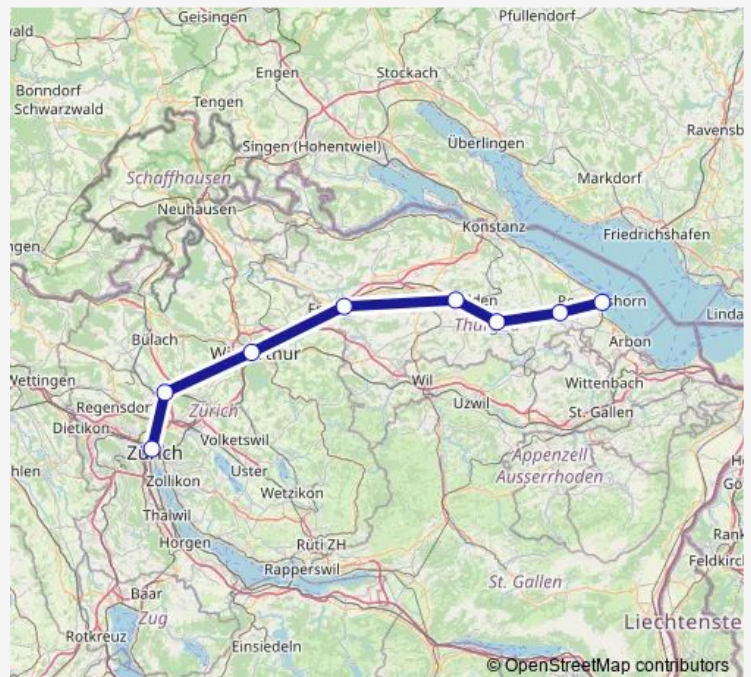

Monday —

Tuesday —

Wednesday —

Thursday 00:08

Friday 00:08

Saturday —

Sunday —

Route info

Direction: Zürich Hb

Stops: 8

Trip Duration: 1 hour 9 min

■ Re8

Direction

Zürich Hb — Romanshorn

8 stops

[Open route schedule](#)